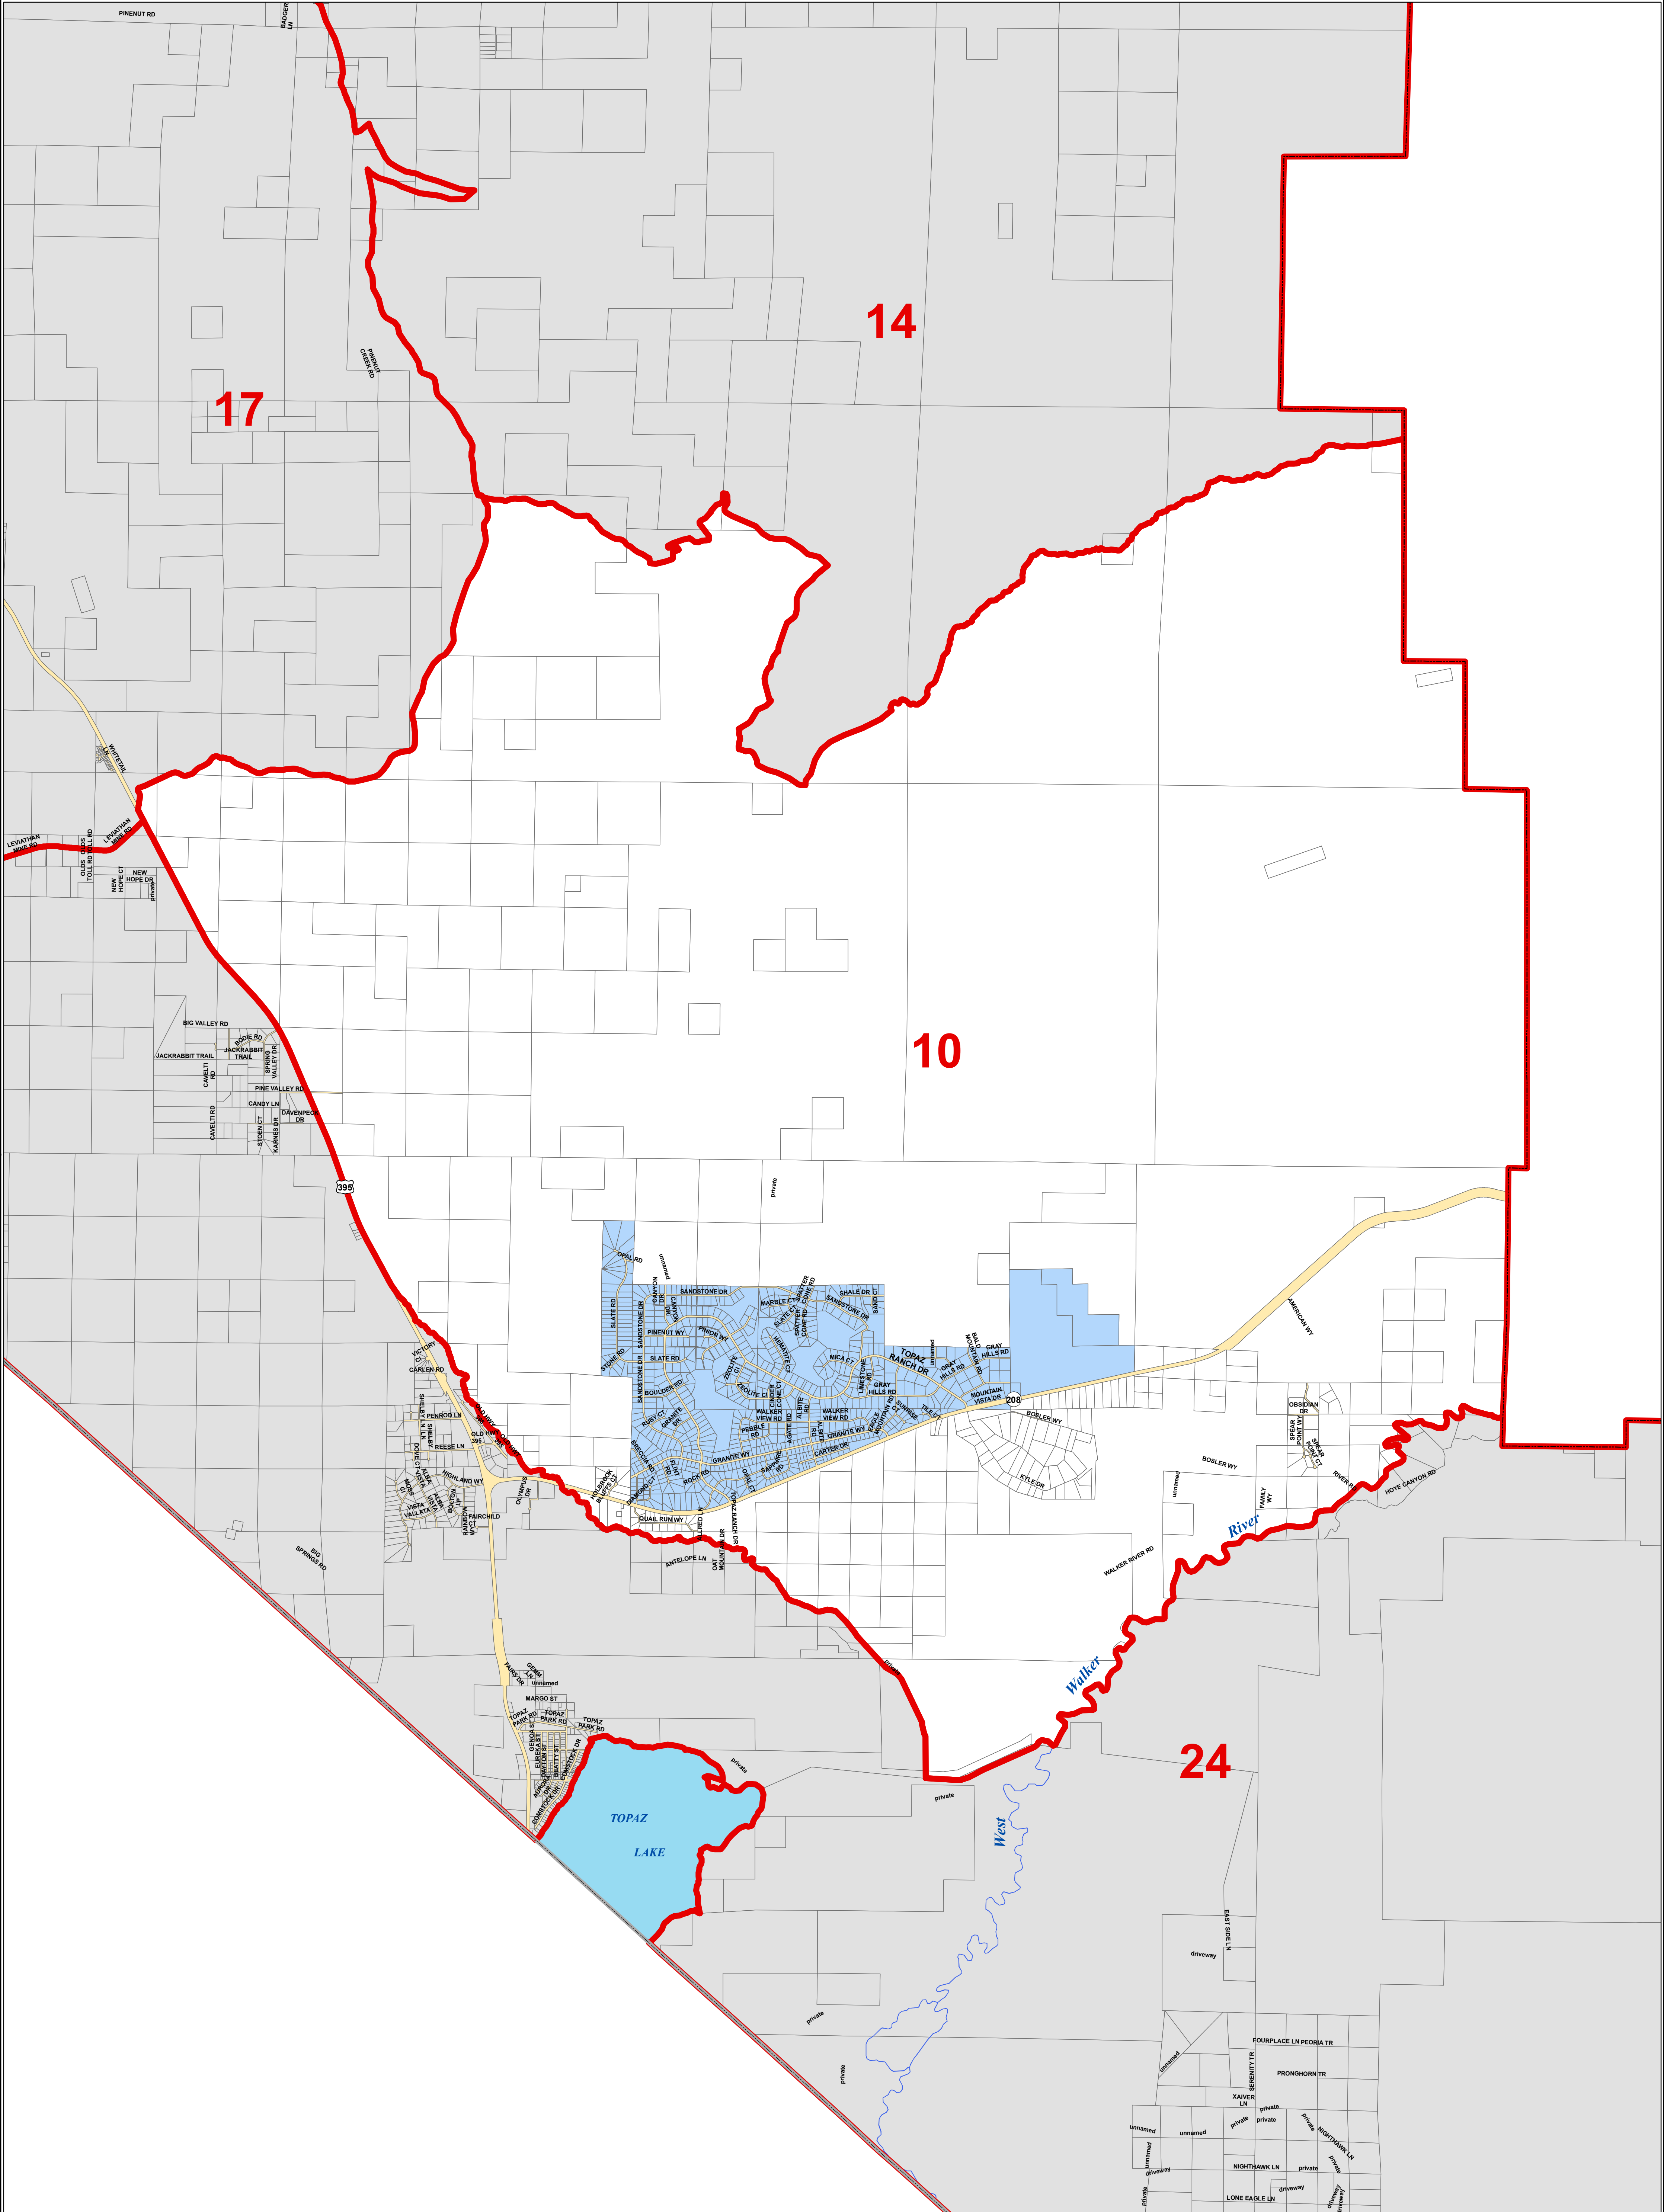

PRECINCT - 10

Legend

| | | | |
|--|---|--|---|
| Voting Precincts | TOWN BOUNDARIES | LAKERIDGE GID | SKYLAND GID |
| GARDNERVILLE | CAVE ROCK GID | LOGAN CREEK GID | TOPAZ RANCH ESTATES GID |
| GENOA | ELK POINT GID | MARLA BAY GID | ZEPHYR COVE GID |
| MINDEN | GARDNEVILLE RANCHOS GID | OLIVER PARK GID | ZEPHYR HEIGHTS GID |
| | INDIAN HILLS GID | ROUND HILL GID | ZEPHYR KNOLLS GID |
| | KINGSBURY GID | SIERRA ESTATES GID | |

1 inch = 3,000 feet

Print Date: 2/9/2012 -- File Name: PRECINCTS_DD_BP_CLERK_24x36

The data contained herein has been compiled on a geographic information system for the use of Douglas County. The data does not represent survey delineation and should not be construed as a replacement for the authoritative source, plat maps, deeds, resurveys, etc. No liability is assumed by Douglas County as to the sufficiency or accuracy of the data.