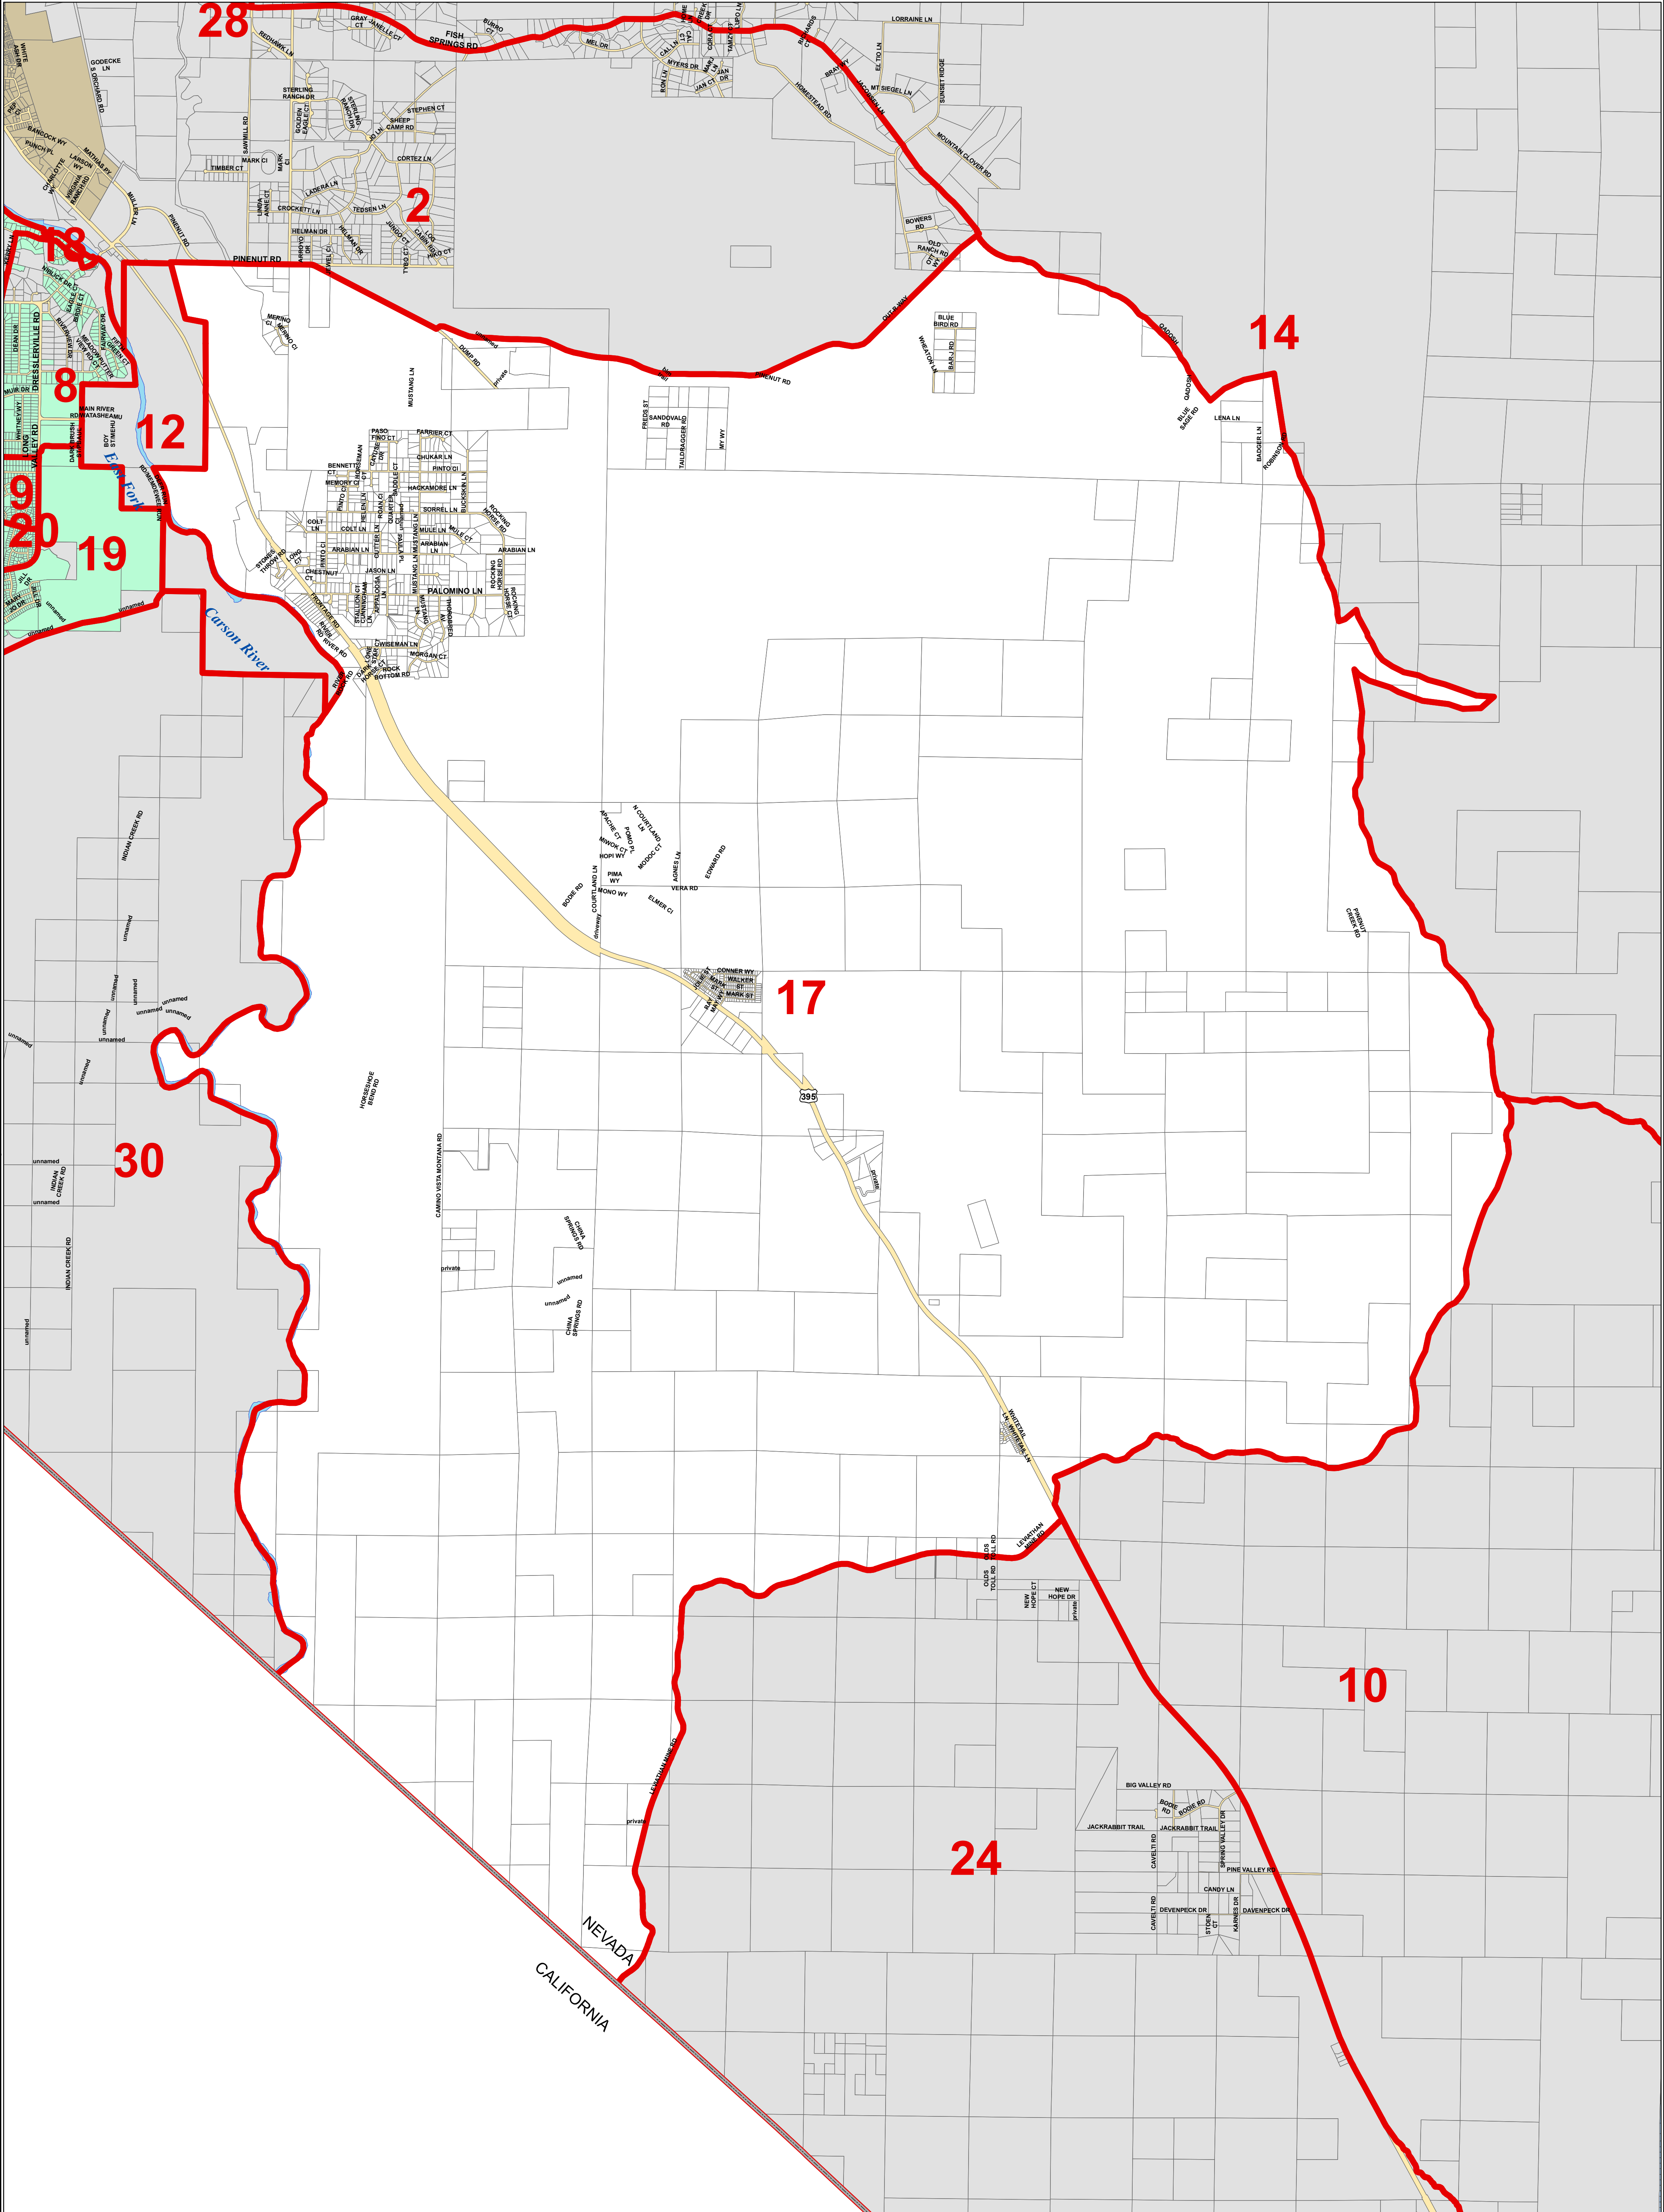

PRECINCT - 17

Legend

| | | | |
|--|--|---|--|
| Voting Precincts | GID BOUNDARIES | LAKERIDGE GID | SKYLAND GID |
| TOWN BOUNDARIES | CAVE ROCK GID | LOGAN CREEK GID | TOPAZ RANCH ESTATES GID |
| GARDNERVILLE | ELK POINT GID | MARLA BAY GID | ZEPHYR COVE GID |
| GENOA | GARDNEVILLE RANCHOS GID | OLIVER PARK GID | ZEPHYR HEIGHTS GID |
| MINDEN | INDIAN HILLS GID | ROUND HILL GID | ZEPHYR KNOLLS GID |
| | KINGSBURY GID | SIERRA ESTATES GID | |

1 inch = 2,300 feet

Print Date: 2/9/2012 -- File Name: PRECINCTS_DD_BP_CLERK_24x36

The data contained herein has been compiled on a geographic information system for the use of Douglas County. The data does not represent survey delineation and should not be construed as a replacement for the authoritative source, plat maps, deeds, resurveys, etc. No liability is assumed by Douglas County as to the sufficiency or accuracy of the data.