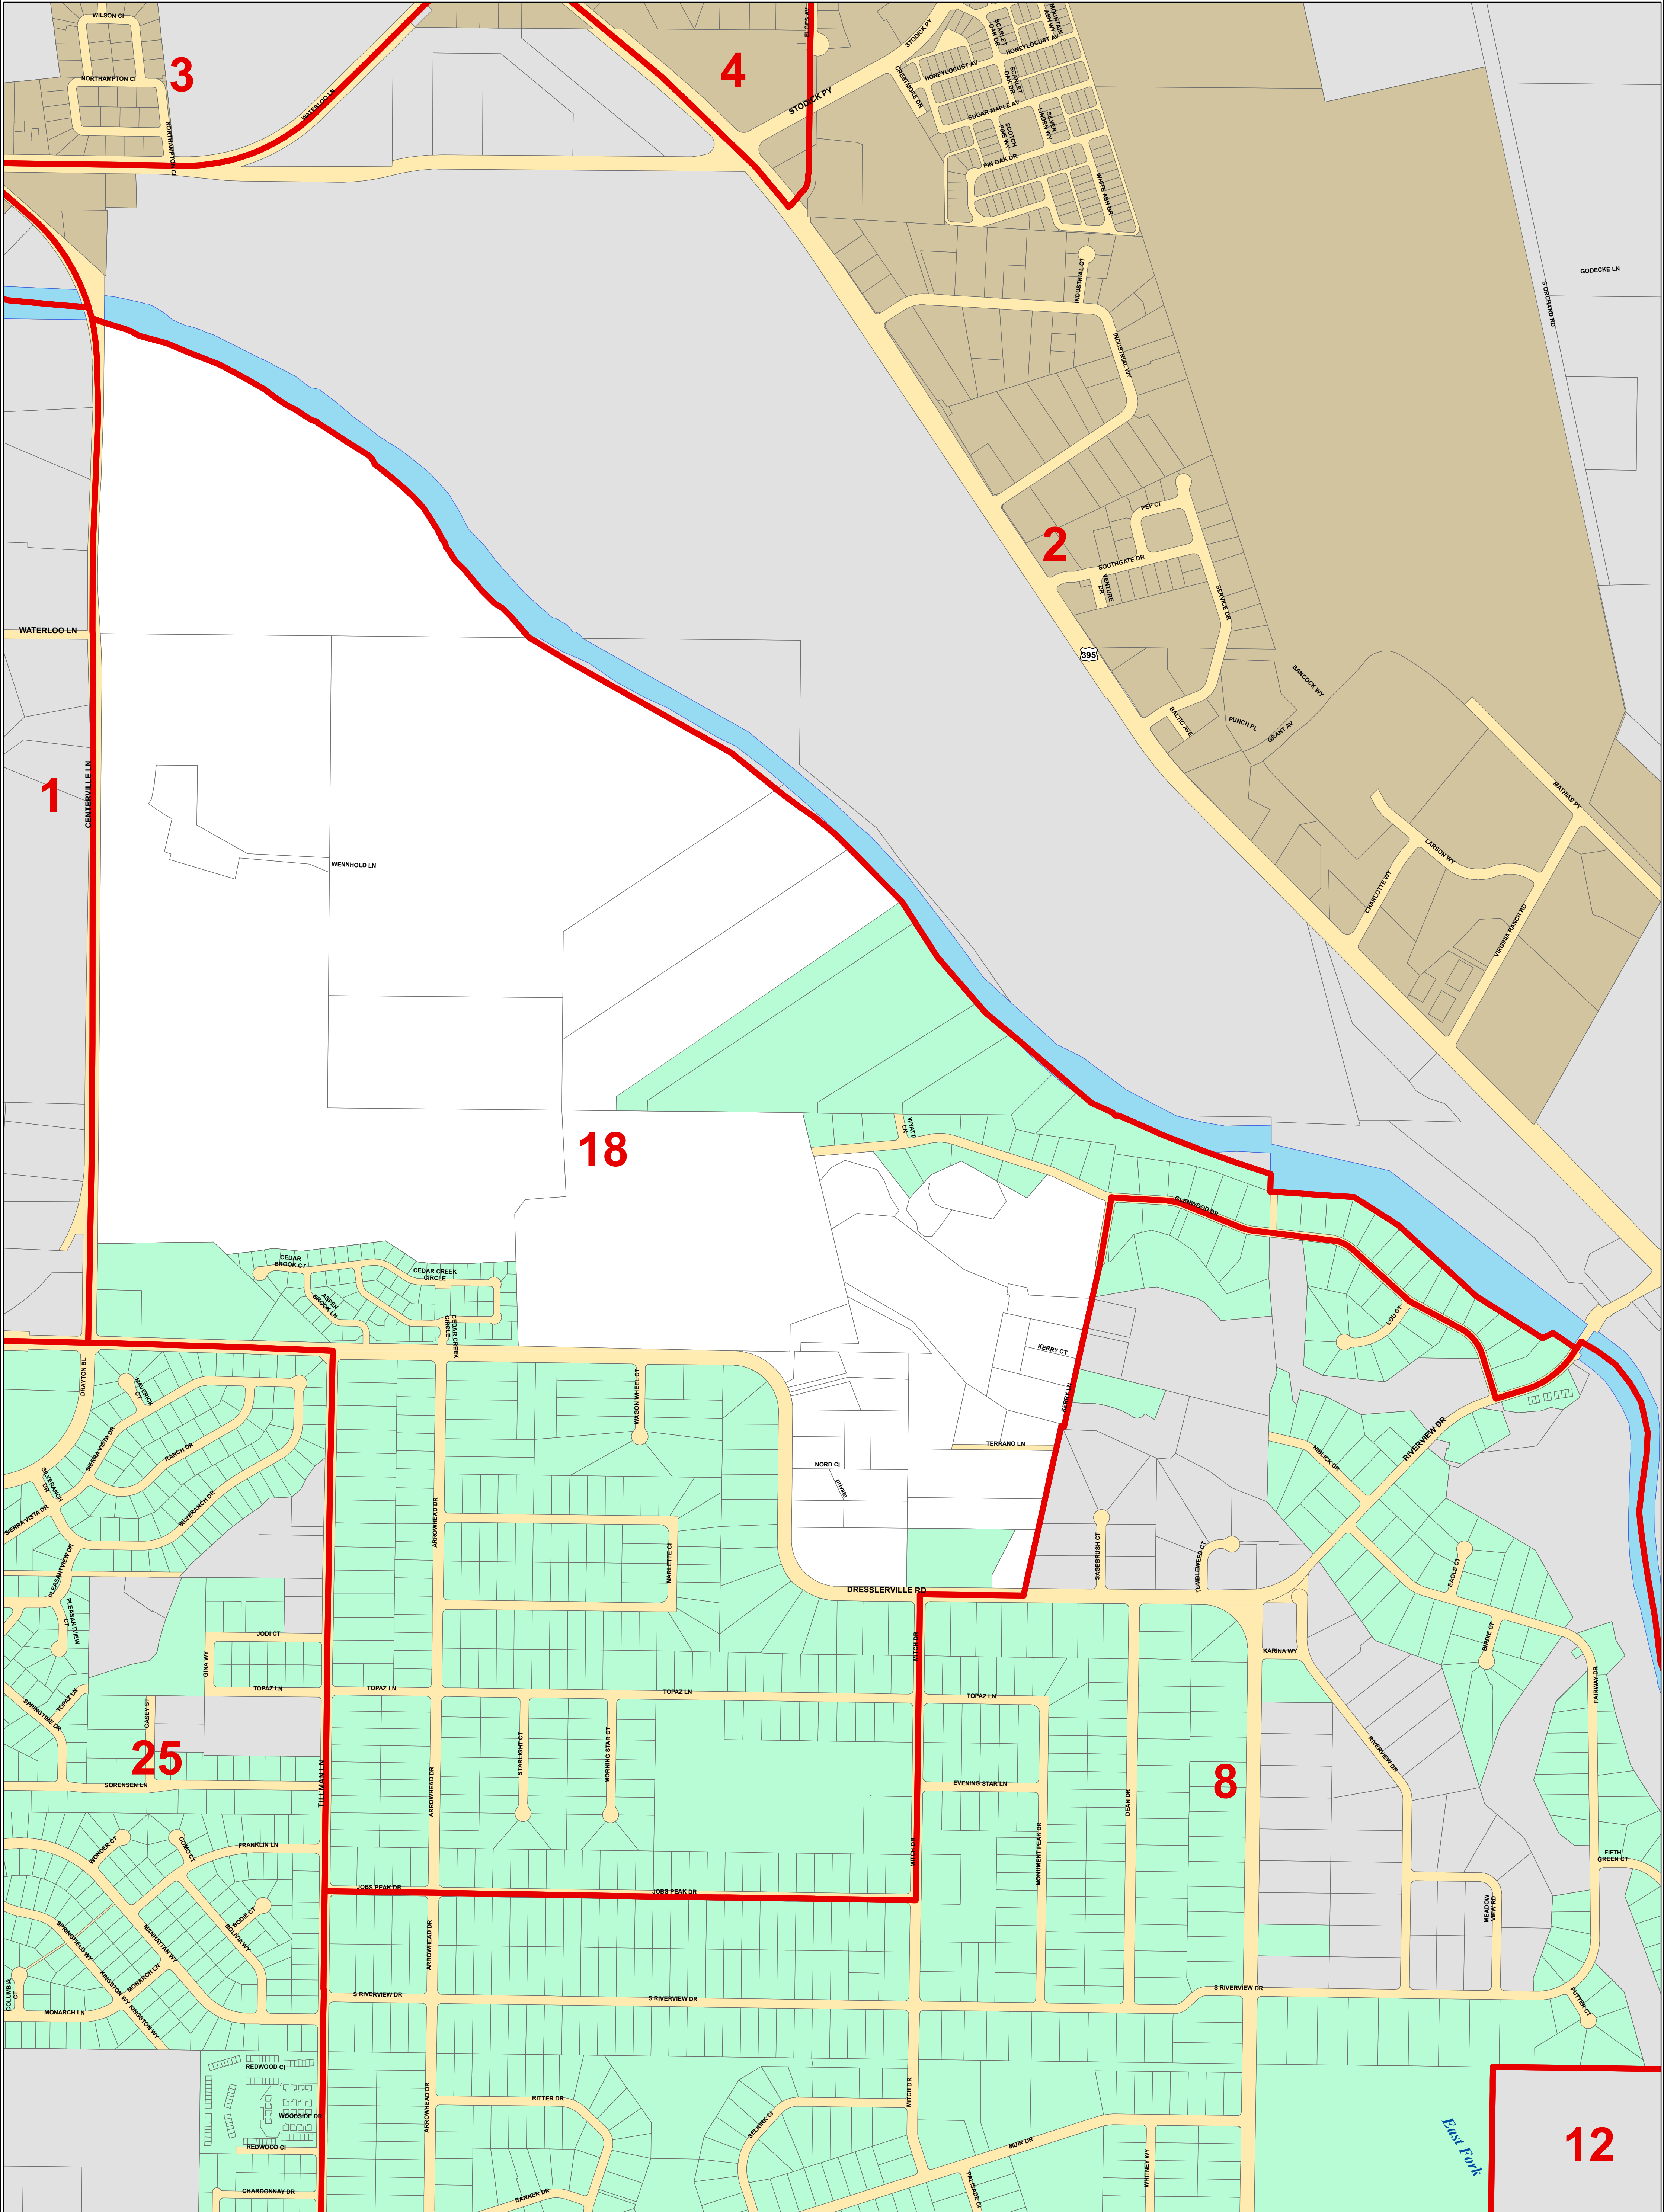

PRECINCT - 18

Legend

 Voting Precincts	GID BOUNDARIES	 LAKERIDGE GID	 SKYLAND GID
 TOWN BOUNDARIES	 CAVE ROCK GID	 LOGAN CREEK GID	 TOPAZ RANCH ESTATES GID
 GARDNERVILLE	 ELK POINT GID	 MARLA BAY GID	 ZEPHYR COVE GID
 GENOA	 GARDNEVILLE RANCHOS GID	 OLIVER PARK GID	 ZEPHYR HEIGHTS GID
 MINDEN	 INDIAN HILLS GID	 ROUND HILL GID	 ZEPHYR KNOLLS GID
	 KINGSBURY GID	 SIERRA ESTATES GID	

1 inch = 400 feet

Print Date: 2/9/2012 -- File Name: PRECINCTS_DD_BP_CLERK_24x36

The data contained herein has been compiled on a geographic information system for the use of Douglas County. The data does not represent survey delineation and should not be construed as a replacement for the authoritative source, plat maps, deeds, resurveys, etc. No liability is assumed by Douglas County as to the sufficiency or accuracy of the data.