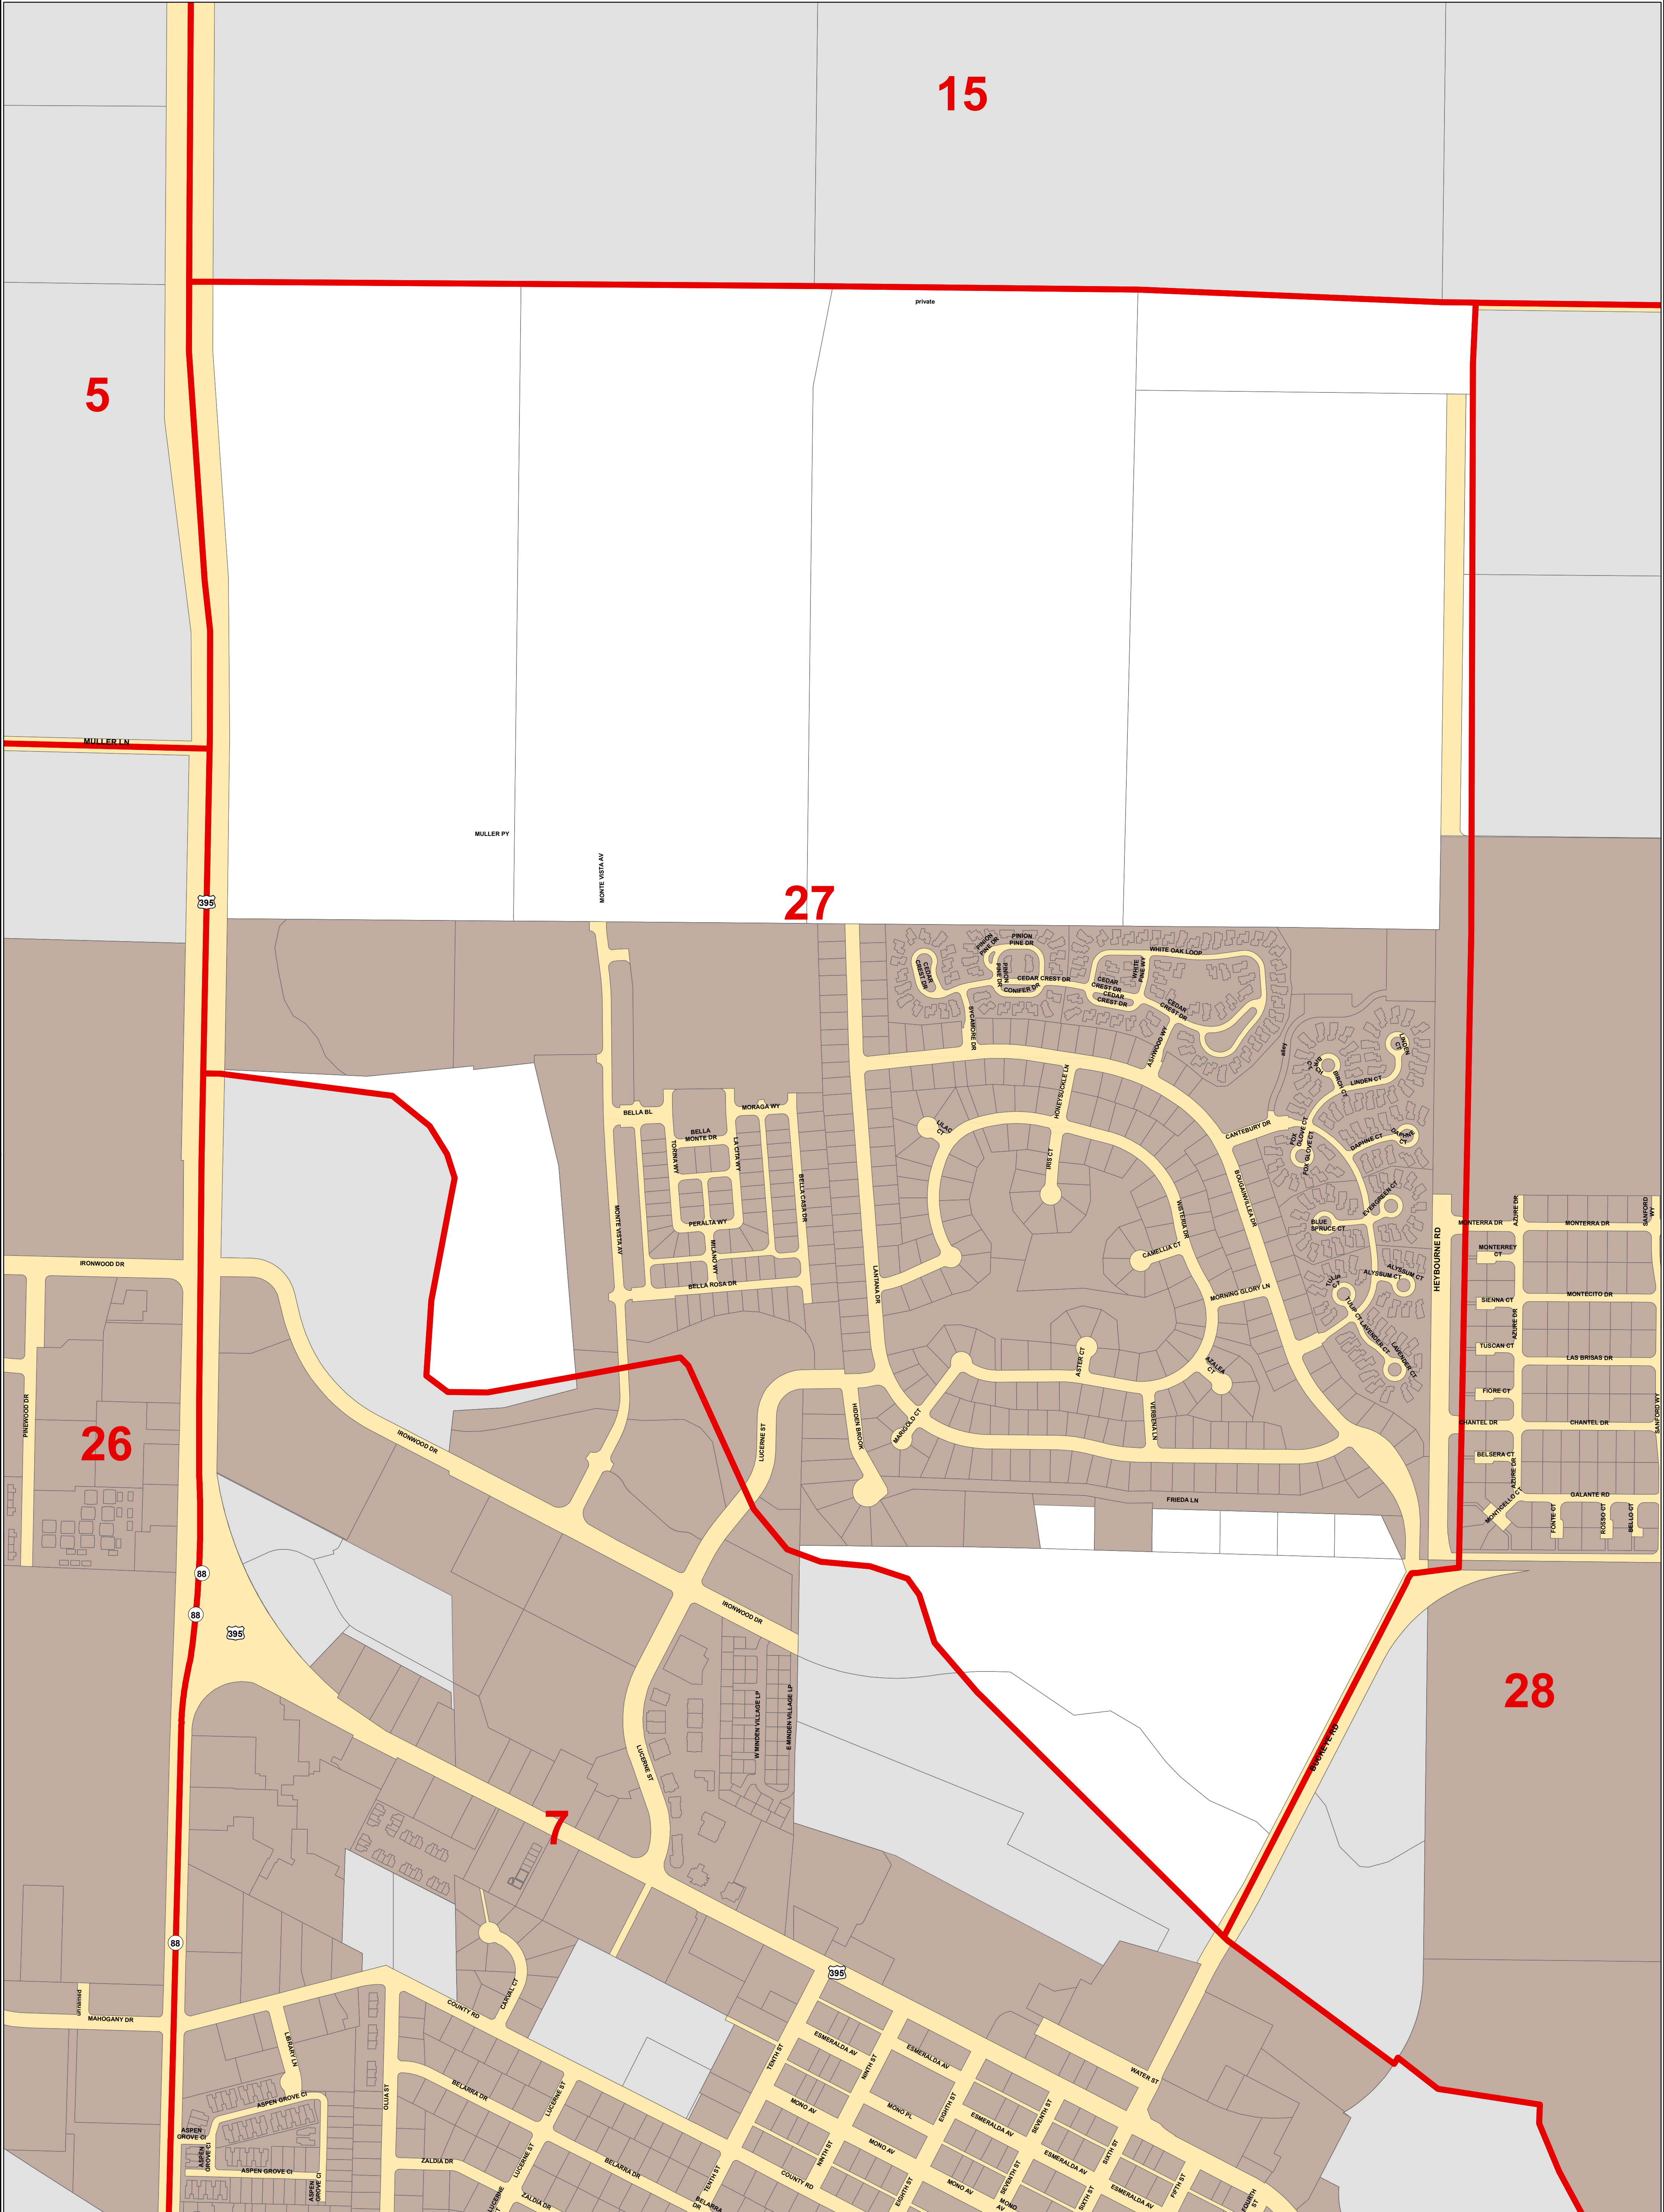

PRECINCT - 27

Legend

<p>Voting Precincts</p> <ul style="list-style-type: none"> Voting Precincts <p>TOWN BOUNDARIES</p> <ul style="list-style-type: none"> GARDNERVILLE GENOA MINDEN 	<p>GID BOUNDARIES</p> <ul style="list-style-type: none"> CAVE ROCK GID ELK POINT GID GARDNEVILLE RANCHOS GID INDIAN HILLS GID KINGSBURY GID 	<ul style="list-style-type: none"> LAKERIDGE GID LOGAN CREEK GID MARLA BAY GID OLIVER PARK GID ROUND HILL GID SIERRA ESTATES GID 	<ul style="list-style-type: none"> SKYLAND GID TOPAZ RANCH ESTATES GID ZEPHYR COVE GID ZEPHYR HEIGHTS GID ZEPHYR KNOLLS GID
---	---	---	---

1 inch = 300 feet

Print Date: 2/9/2012 -- File Name: PRECINTS_DD_BP_CLERK_24x36

The data contained herein has been compiled on a geographic information system for the use of Douglas County. The data does not represent survey delineation and should not be construed as a replacement for the authoritative source, plat maps, deeds, resurveys, etc. No liability is assumed by Douglas County as to the sufficiency or accuracy of the data.