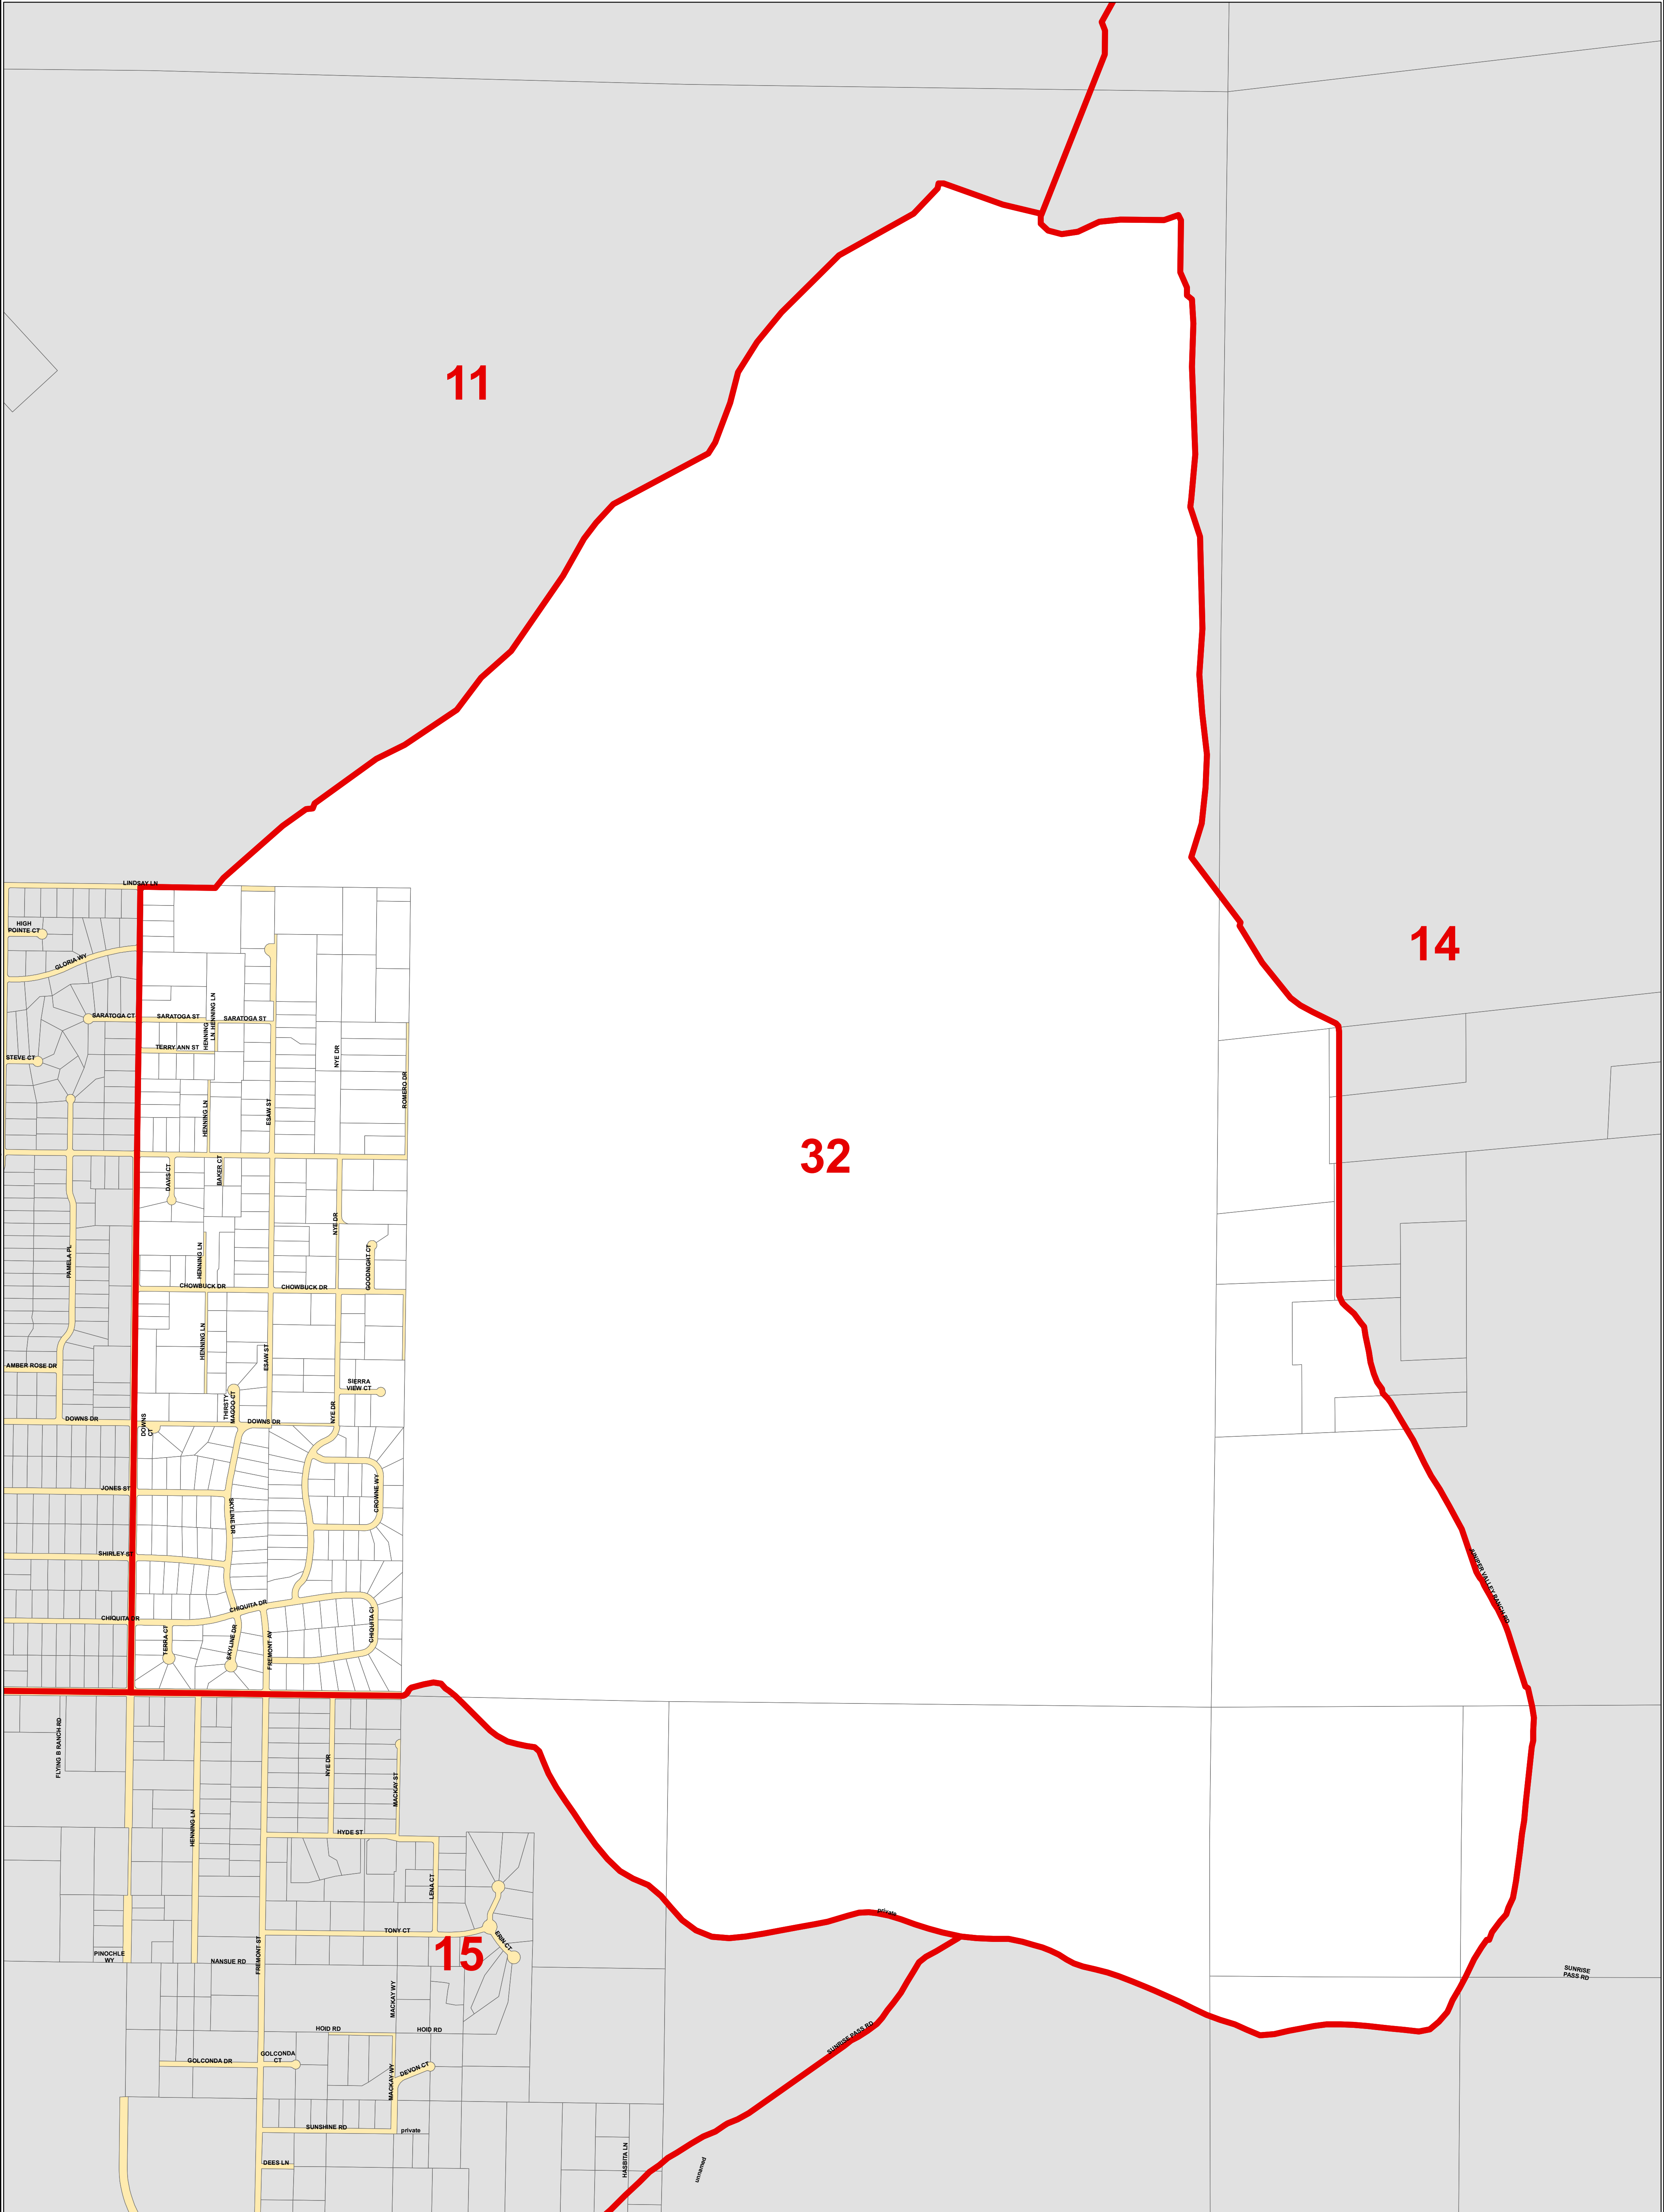

# PRECINCT - 32

11

14

32

15

**Legend**

Voting Precincts	<b>GID BOUNDARIES</b>	LAKERIDGE GID	SKYLAND GID
TOWN BOUNDARIES	CAVE ROCK GID	LOGAN CREEK GID	TOPAZ RANCH ESTATES GID
GARDNERVILLE	ELK POINT GID	MARLA BAY GID	ZEPHYR COVE GID
GENOA	GARDNEVILLE RANCHOS GID	OLIVER PARK GID	ZEPHYR HEIGHTS GID
MINDEN	INDIAN HILLS GID	ROUND HILL GID	ZEPHYR KNOLLS GID
	KINGSBURY GID	SIERRA ESTATES GID	

1 inch = 700 feet

Print Date: 2/9/2012 -- File Name: PRECINCTS\_DD\_BP\_CLERK\_24x36

The data contained herein has been compiled on a geographic information system for the use of Douglas County. The data does not represent survey delineation and should not be construed as a replacement for the authoritative source, plat maps, deeds, resurveys, etc. No liability is assumed by Douglas County as to the sufficiency or accuracy of the data.