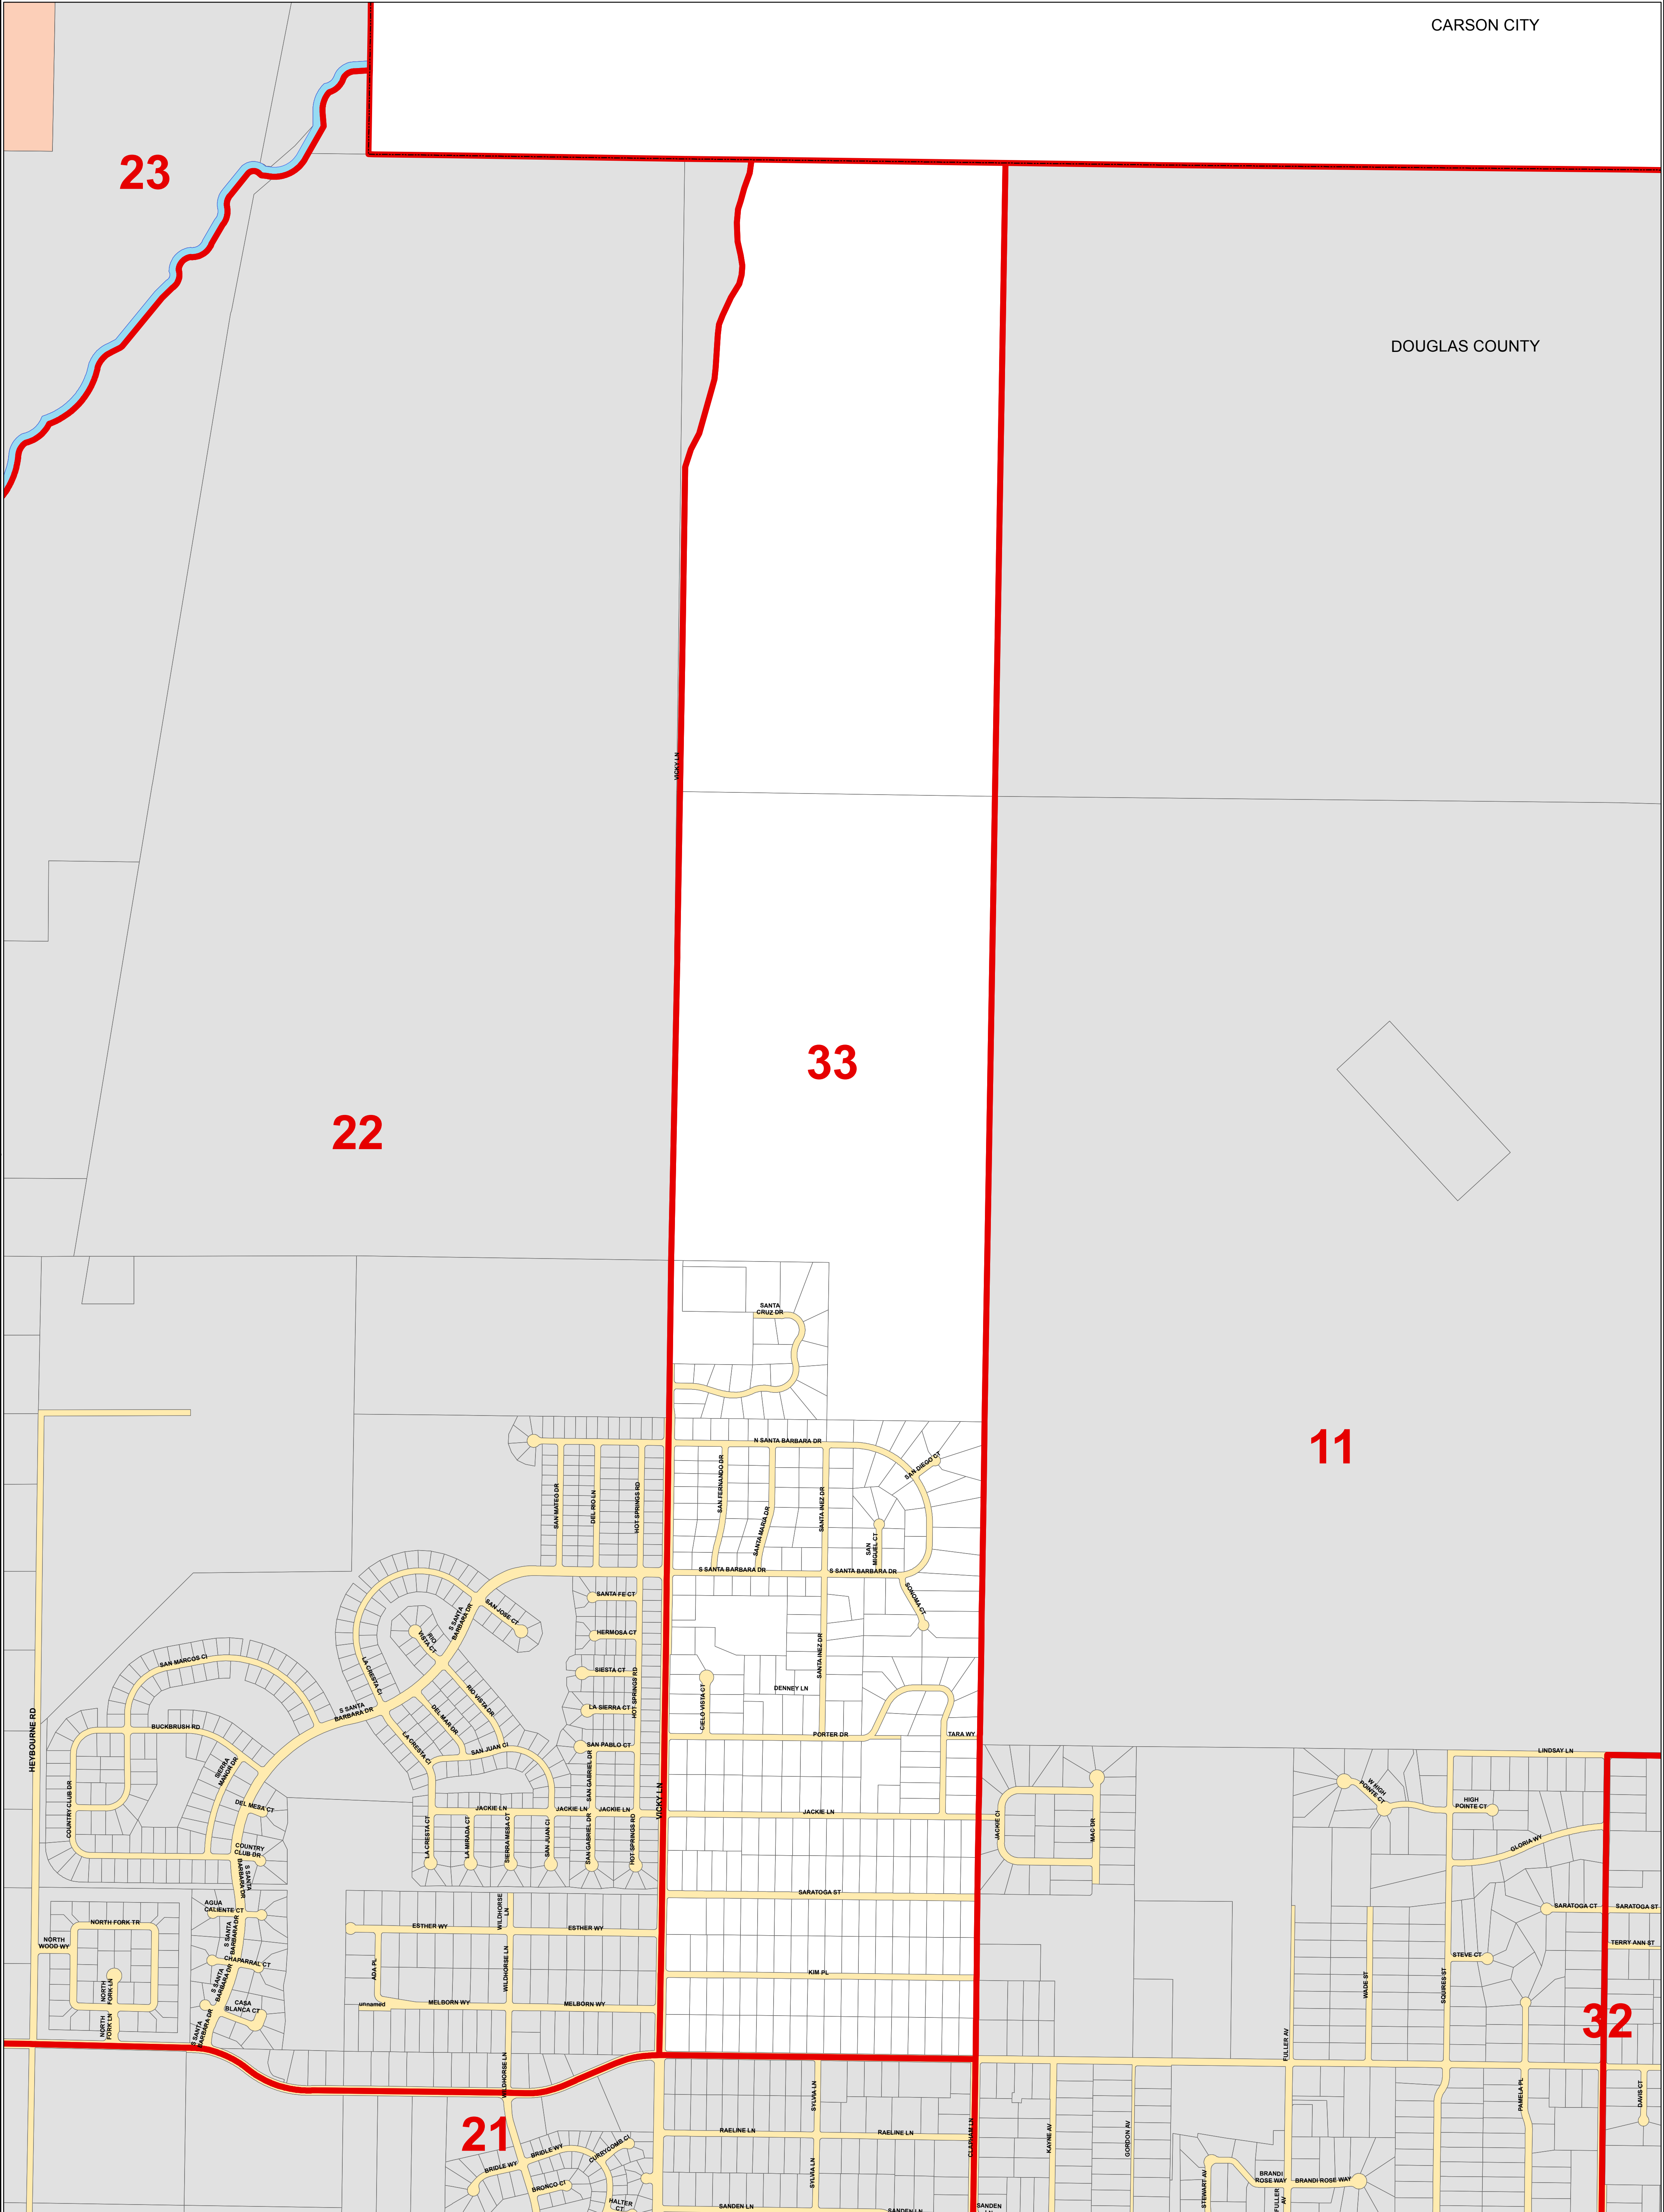

# PRECINCT - 33

CARSON CITY

DOUGLAS COUNTY

Legend	
Voting Precincts	<b>GID BOUNDARIES</b>
TOWN BOUNDARIES	CAVE ROCK GID
GARDNERVILLE	ELK POINT GID
GENOA	GARDNEVILLE RANCHOS GID
MINDEN	INDIAN HILLS GID
	KINGSBURY GID
LAKERIDGE GID	SKYLAND GID
LOGAN CREEK GID	TOPAZ RANCH ESTATES GID
MARLA BAY GID	ZEPHYR COVE GID
OLIVER PARK GID	ZEPHYR HEIGHTS GID
ROUND HILL GID	ZEPHYR KNOLLS GID
SIERRA ESTATES GID	

1 inch = 600 feet

Print Date: 2/9/2012 -- File Name: PRECINCTS\_DD\_BP\_CLERK\_24x36

The data contained herein has been compiled on a geographic information system for the use of Douglas County. The data does not represent survey delineation and should not be construed as a replacement for the authoritative source, plat maps, deeds, resurveys, etc. No liability is assumed by Douglas County as to the sufficiency or accuracy of the data.