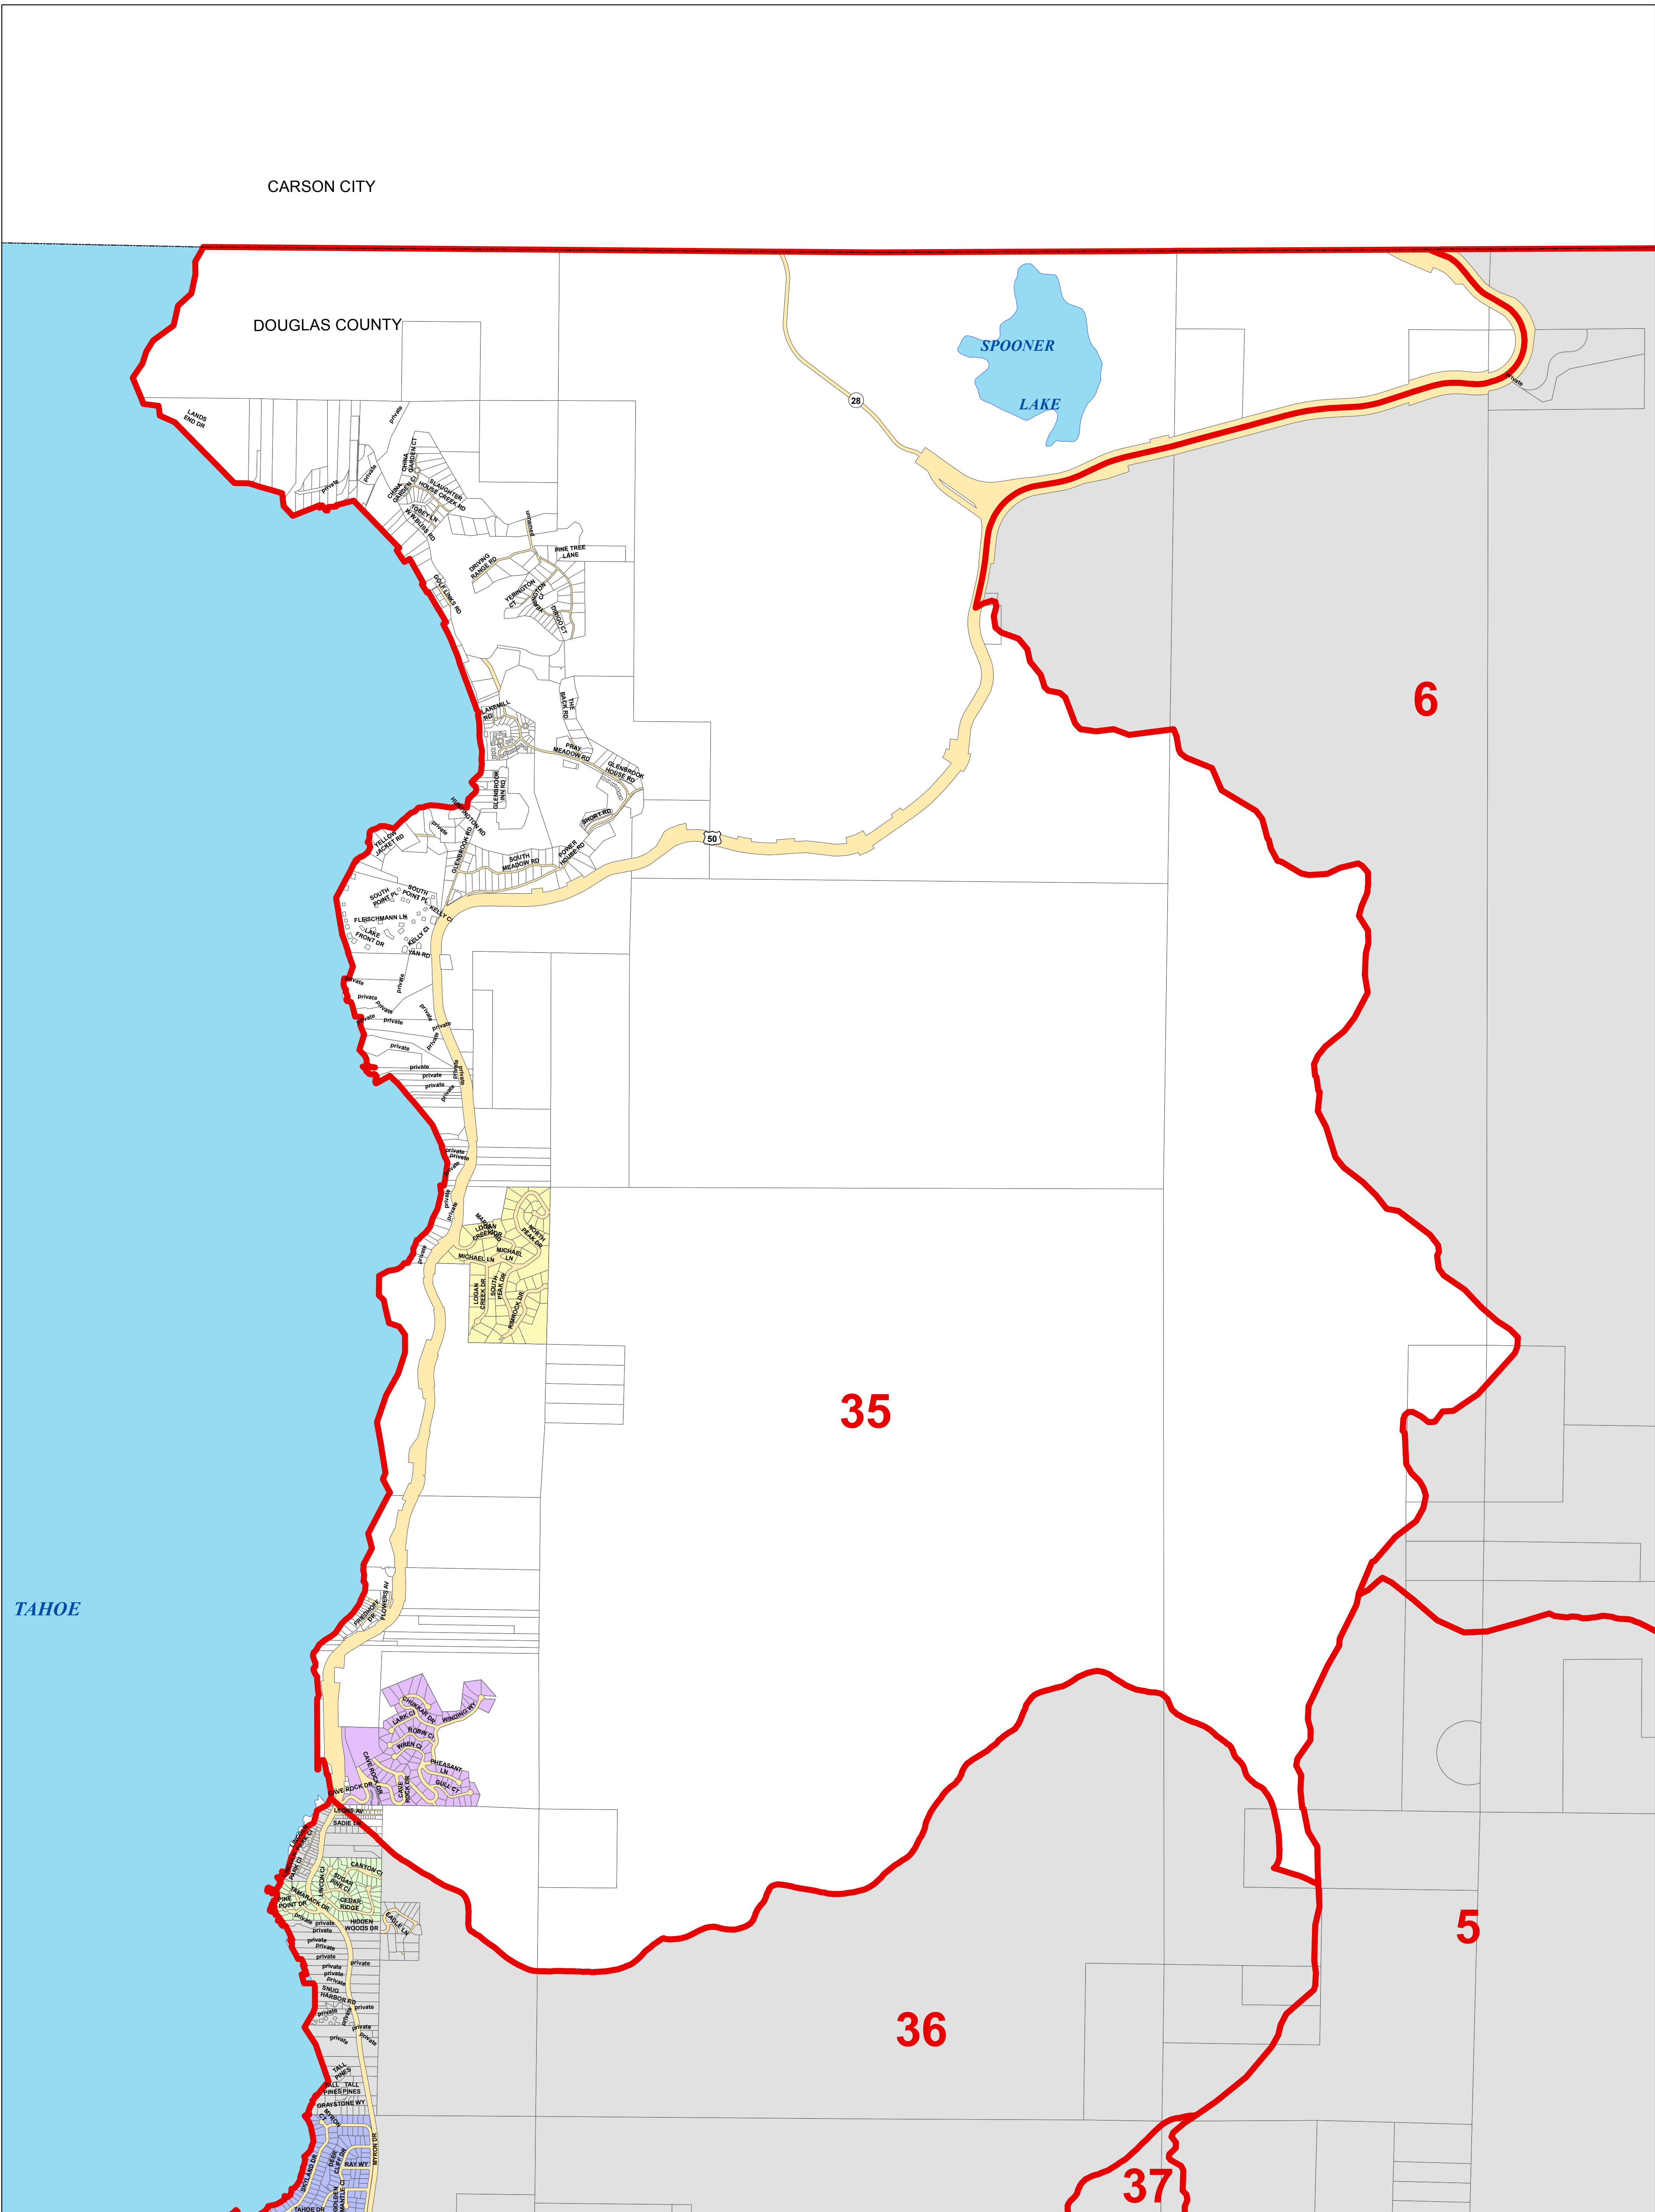

# PRECINCT - 35

**Legend**

Voting Precincts	<b>TOWN BOUNDARIES</b>	LAKERIDGE GID	SKYLAND GID
GARDNERVILLE	CAVE ROCK GID	LOGAN CREEK GID	TOPAZ RANCH ESTATES GID
GENOA	ELK POINT GID	MARLA BAY GID	ZEPHYR COVE GID
MINDEN	GARDNEVILLE RANCHOS GID	OLIVER PARK GID	ZEPHYR HEIGHTS GID
	INDIAN HILLS GID	ROUND HILL GID	ZEPHYR KNOLLS GID
	KINGSBURY GID	SIERRA ESTATES GID	

1 inch = 1,200 feet

Print Date: 2/9/2012 -- File Name: PRECINCTS\_DD\_BP\_CLERK\_24x36

The data contained herein has been compiled on a geographic information system for the use of Douglas County. The data does not represent survey delineation and should not be construed as a replacement for the authoritative source, plat maps, deeds, resurveys, etc. No liability is assumed by Douglas County as to the sufficiency or accuracy of the data.