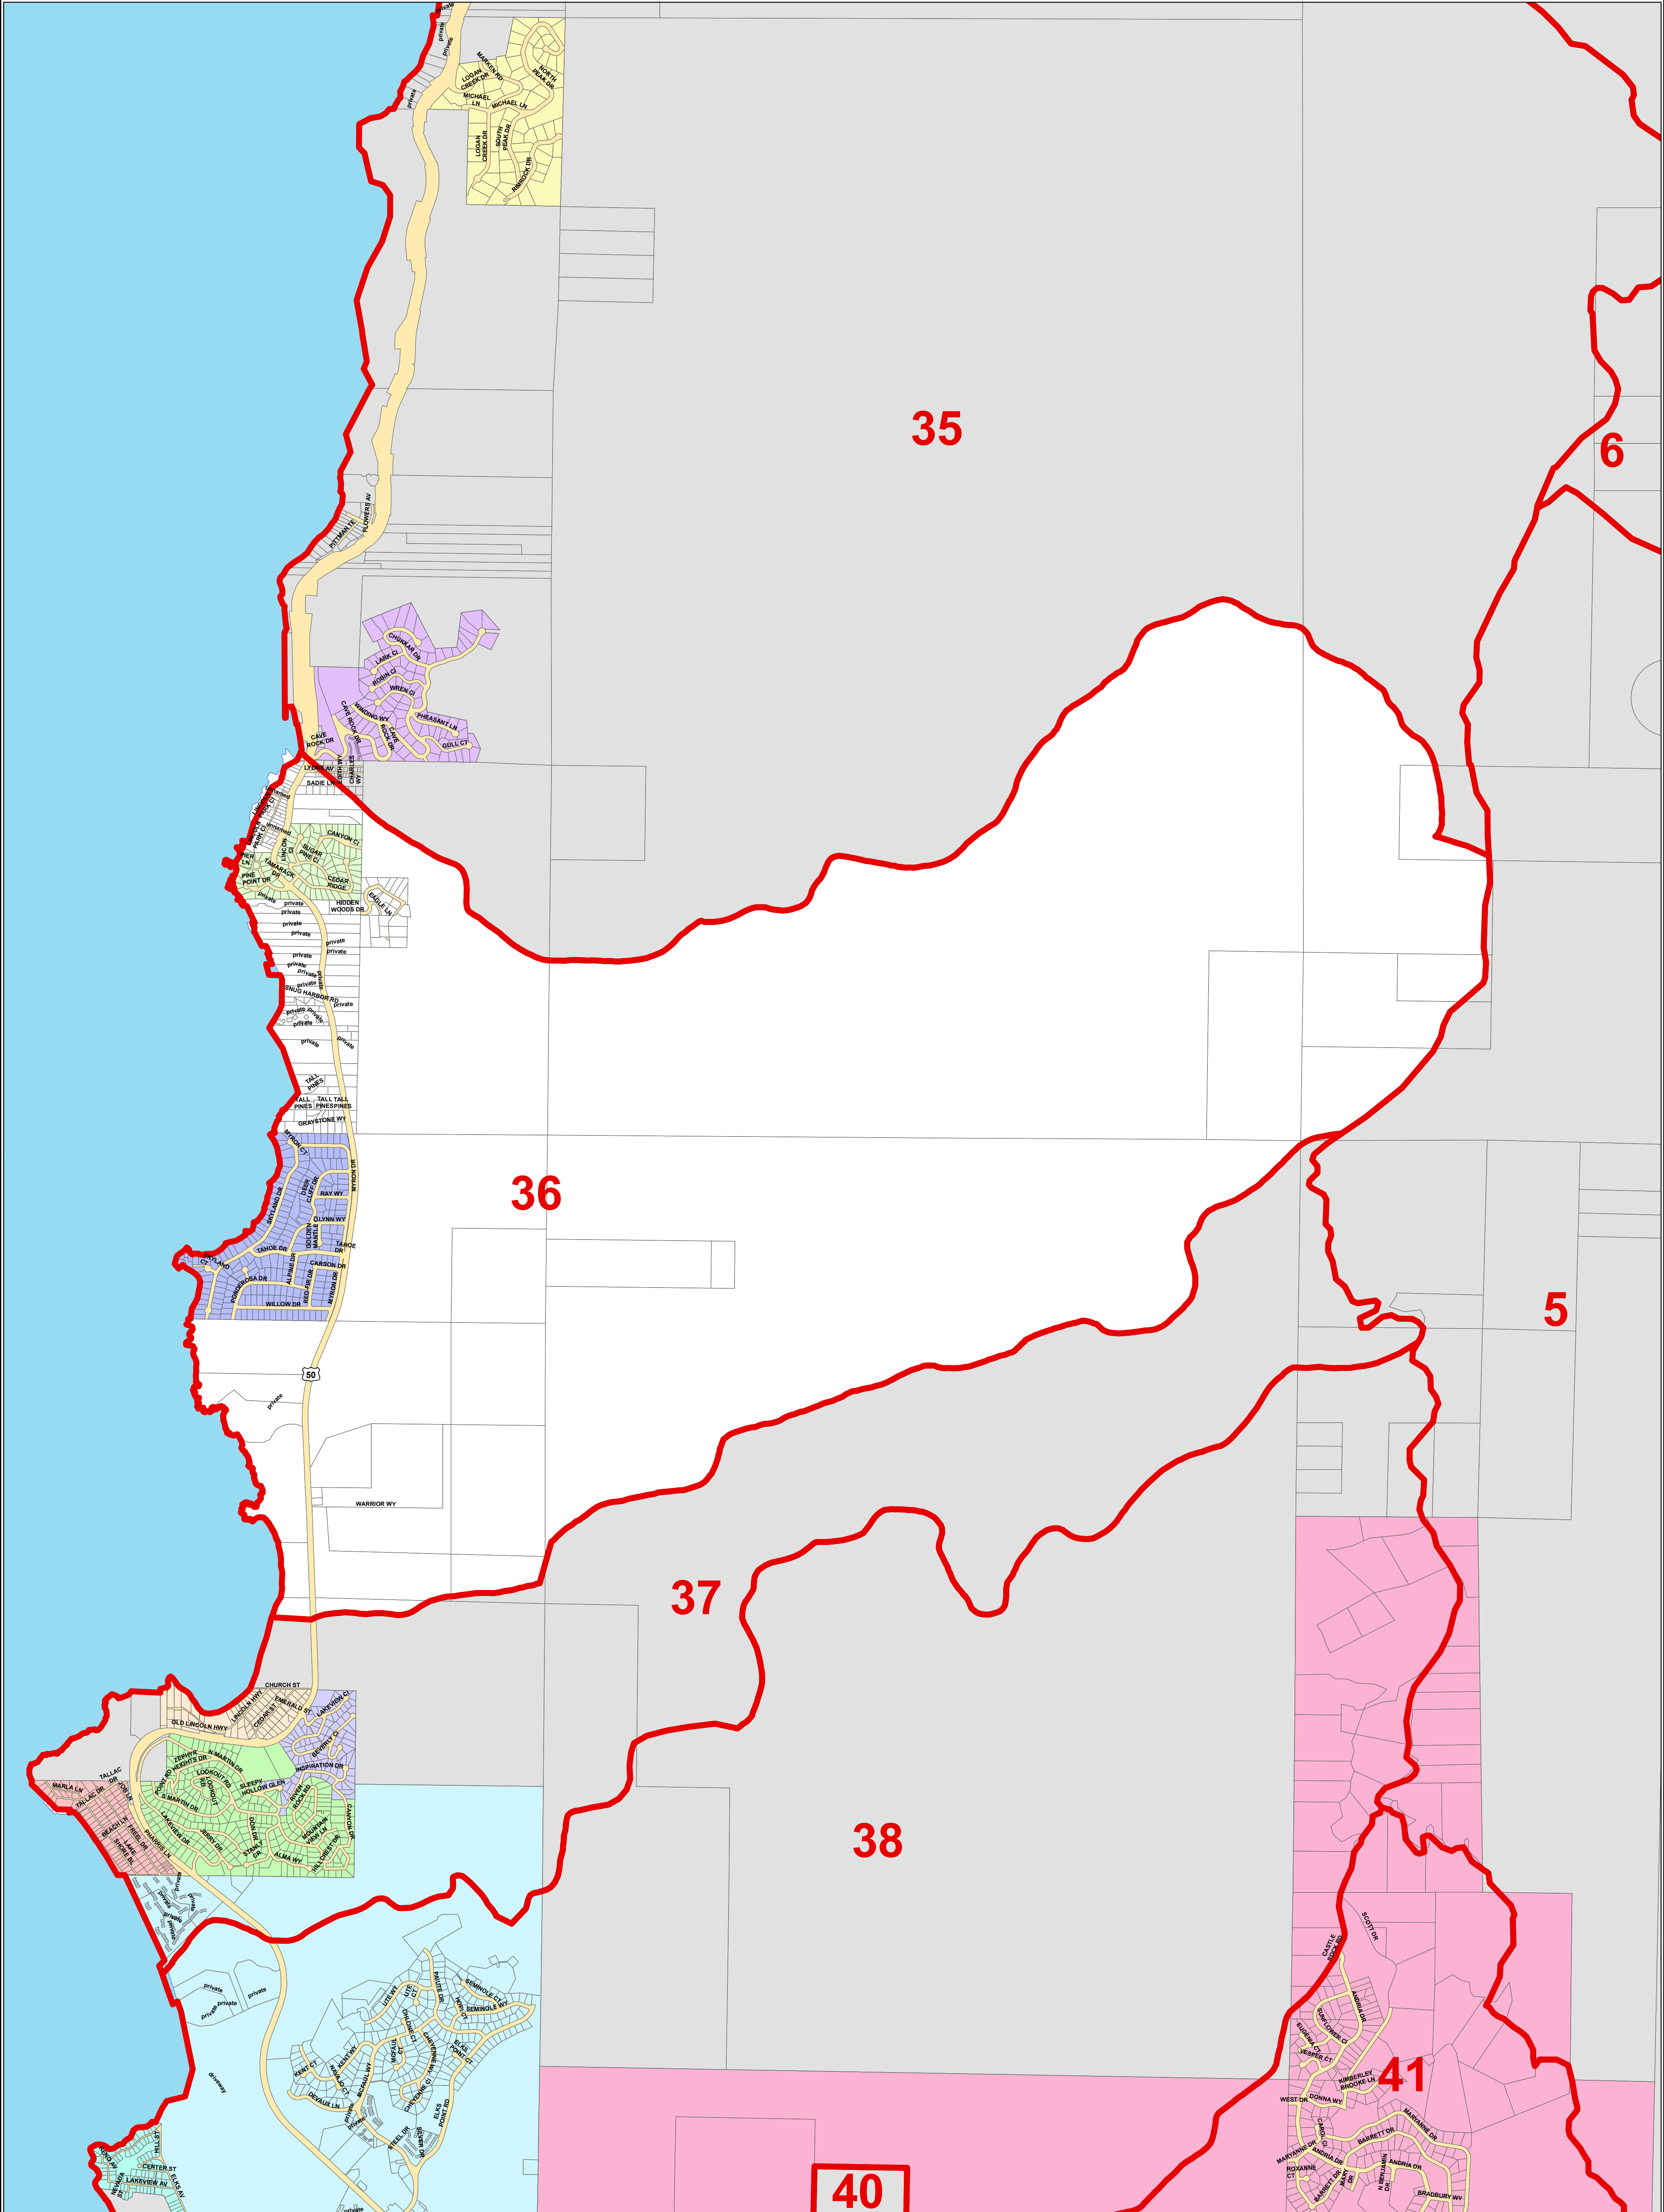

PRECINCT - 36

Legend	
Voting Precincts	GID BOUNDARIES
TOWN BOUNDARIES	CAVE ROCK GID
GARDNERVILLE	ELK POINT GID
GENOA	GARDNEVILLE RANCHOS GID
MINDEN	INDIAN HILLS GID
	KINGSBURY GID
	LAKERIDGE GID
	LOGAN CREEK GID
	MARLA BAY GID
	OLIVER PARK GID
	ROUND HILL GID
	SIERRA ESTATES GID
	SKYLAND GID
	TOPAZ RANCH ESTATES GID
	ZEPHYR COVE GID
	ZEPHYR HEIGHTS GID
	ZEPHYR KNOLLS GID

1 inch = 1,000 feet

Print Date: 2/9/2012 -- File Name: PRECINTS_DD_BP_CLERK_24x36

The data contained herein has been compiled on a geographic information system for the use of Douglas County. The data does not represent survey delineation and should not be construed as a replacement for the authoritative source, plat maps, deeds, resurveys, etc. No liability is assumed by Douglas County as to the sufficiency or accuracy of the data.