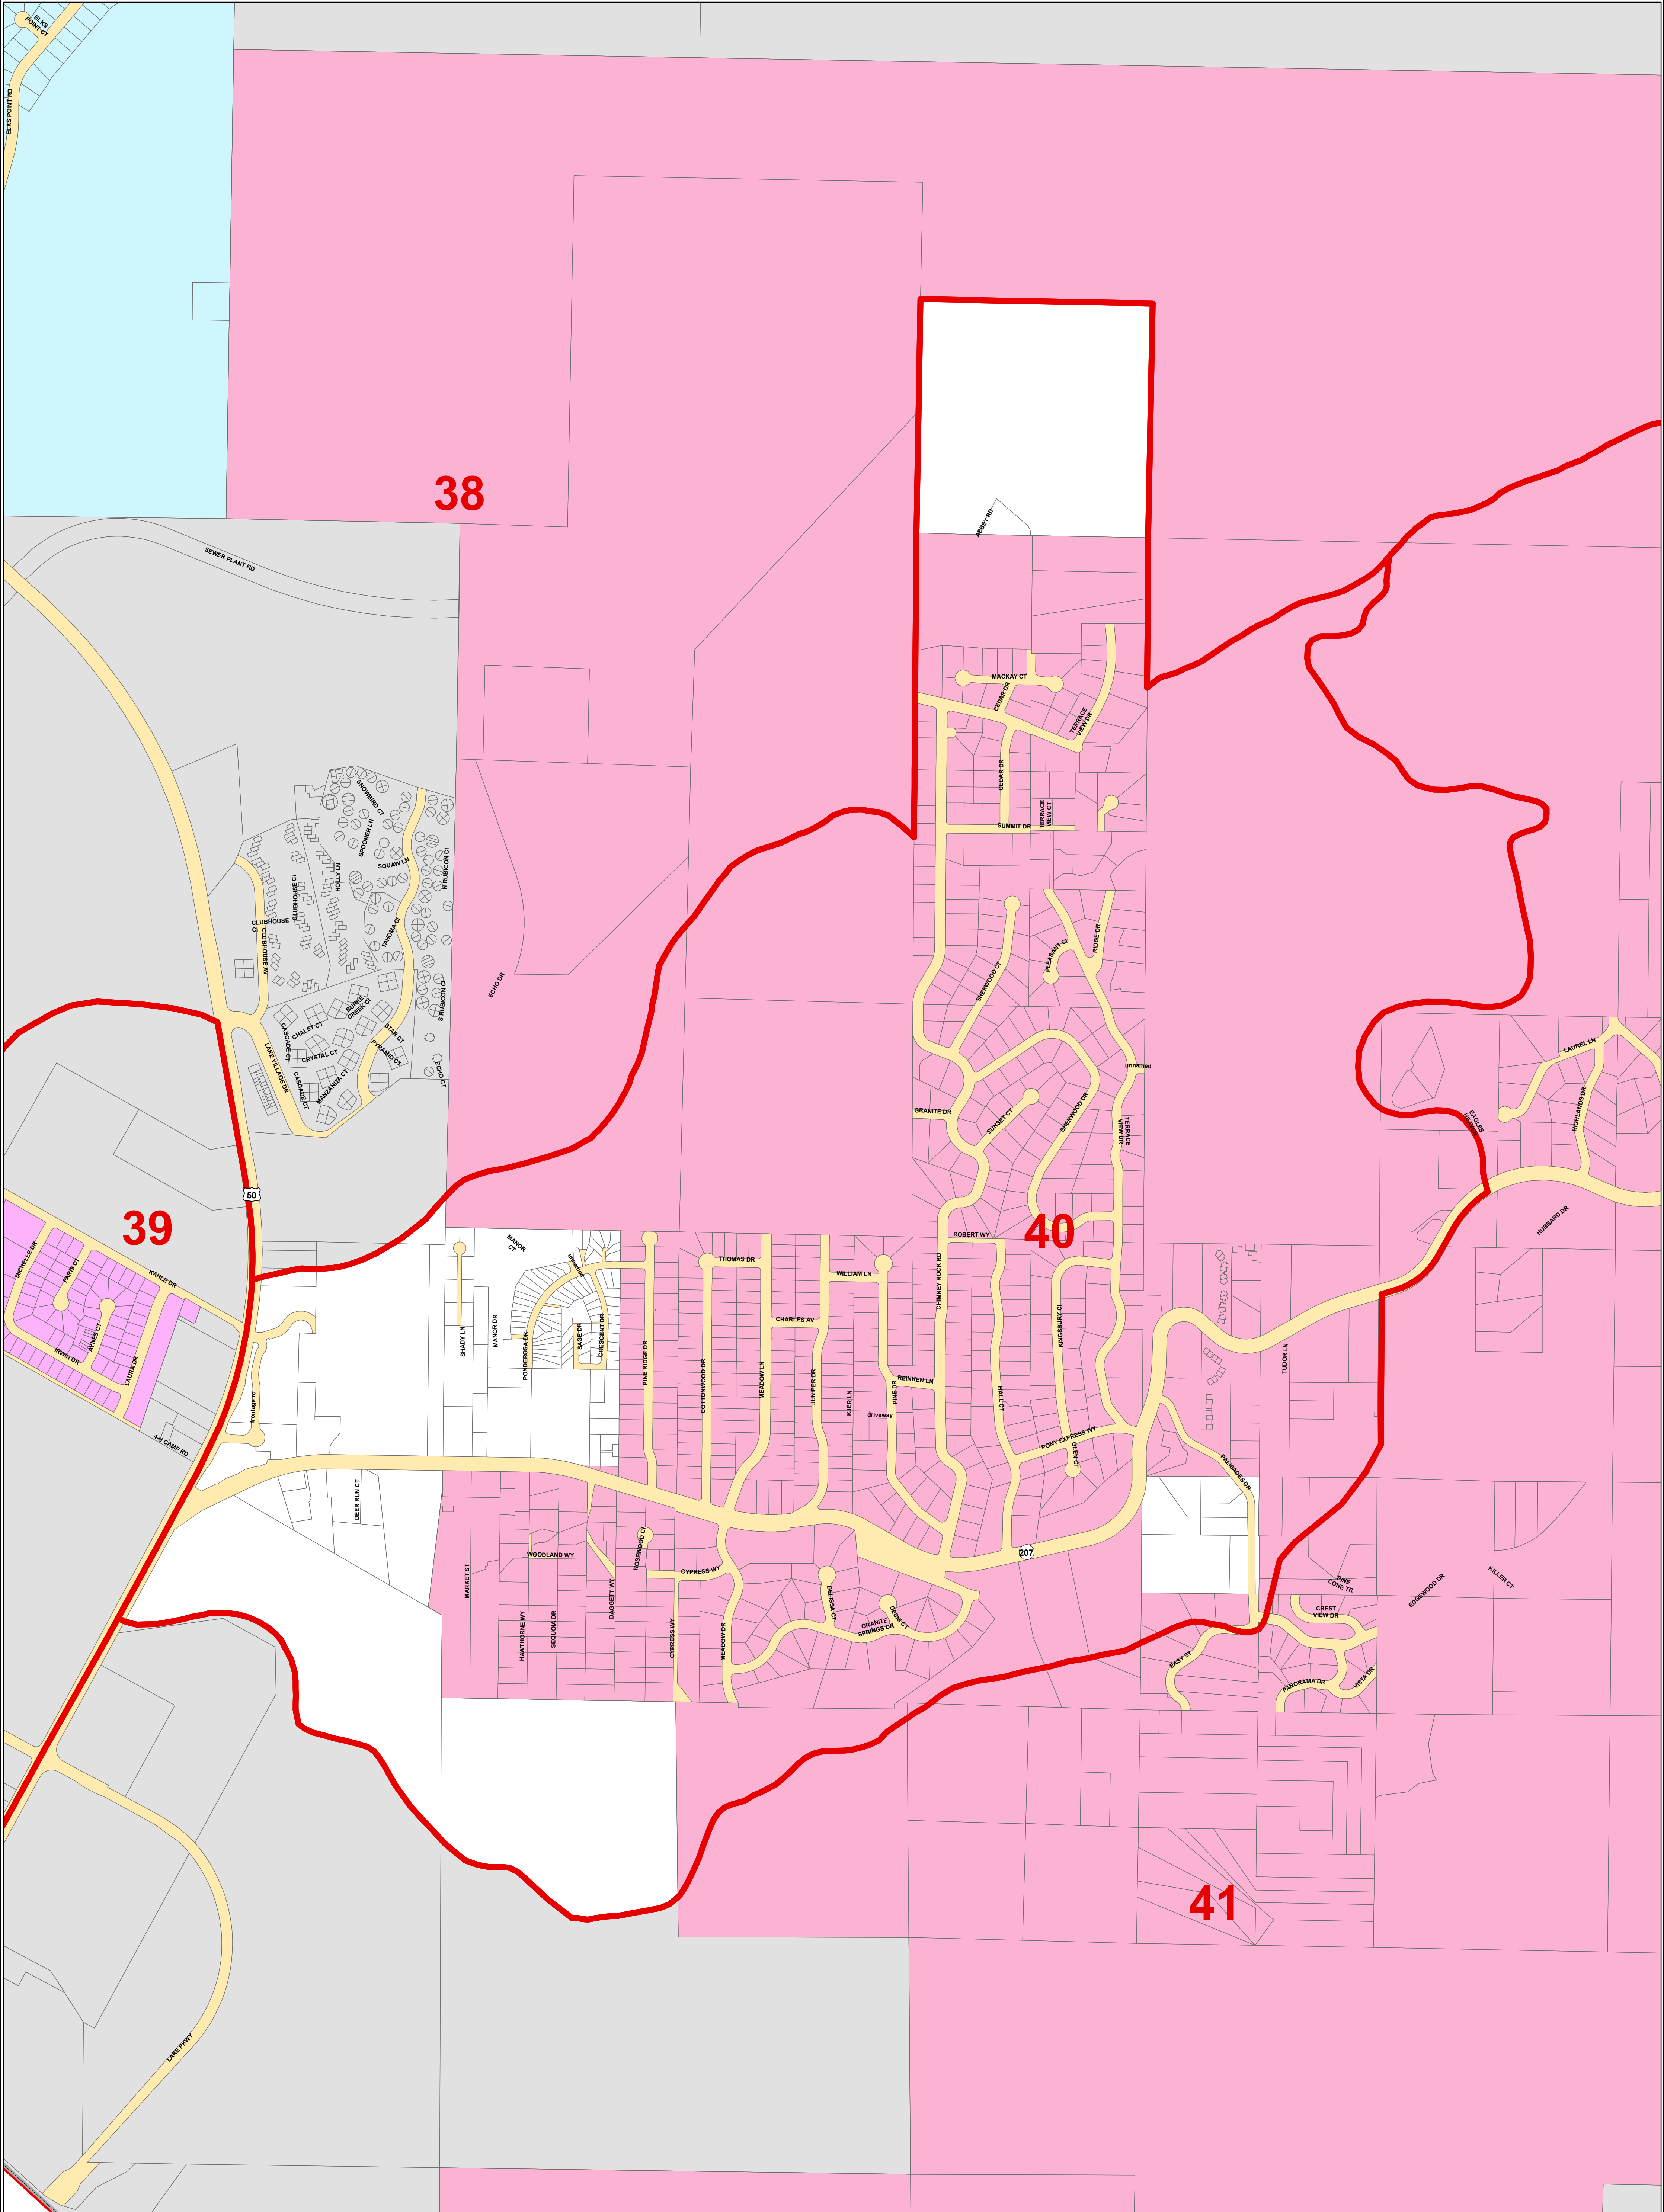

PRECINCT - 40

Legend	
Voting Precincts	GID BOUNDARIES
TOWN BOUNDARIES	CAVE ROCK GID
GARDNERVILLE	ELK POINT GID
GENOA	GARDNEVILLE RANCHOS GID
MINDEN	INDIAN HILLS GID
	KINGSBURY GID
LAKERIDGE GID	SKYLAND GID
LOGAN CREEK GID	TOPAZ RANCH ESTATES GID
MARLA BAY GID	ZEPHYR COVE GID
OLIVER PARK GID	ZEPHYR HEIGHTS GID
ROUND HILL GID	ZEPHYR KNOLLS GID
SIERRA ESTATES GID	

1 inch = 400 feet

Print Date: 2/9/2012 -- File Name: PRECINCTS_DD_BP_CLERK_24x36

The data contained herein has been compiled on a geographic information system for the use of Douglas County. The data does not represent survey delineation and should not be construed as a replacement for the authoritative source, plat maps, deeds, resurveys, etc. No liability is assumed by Douglas County as to the sufficiency or accuracy of the data.