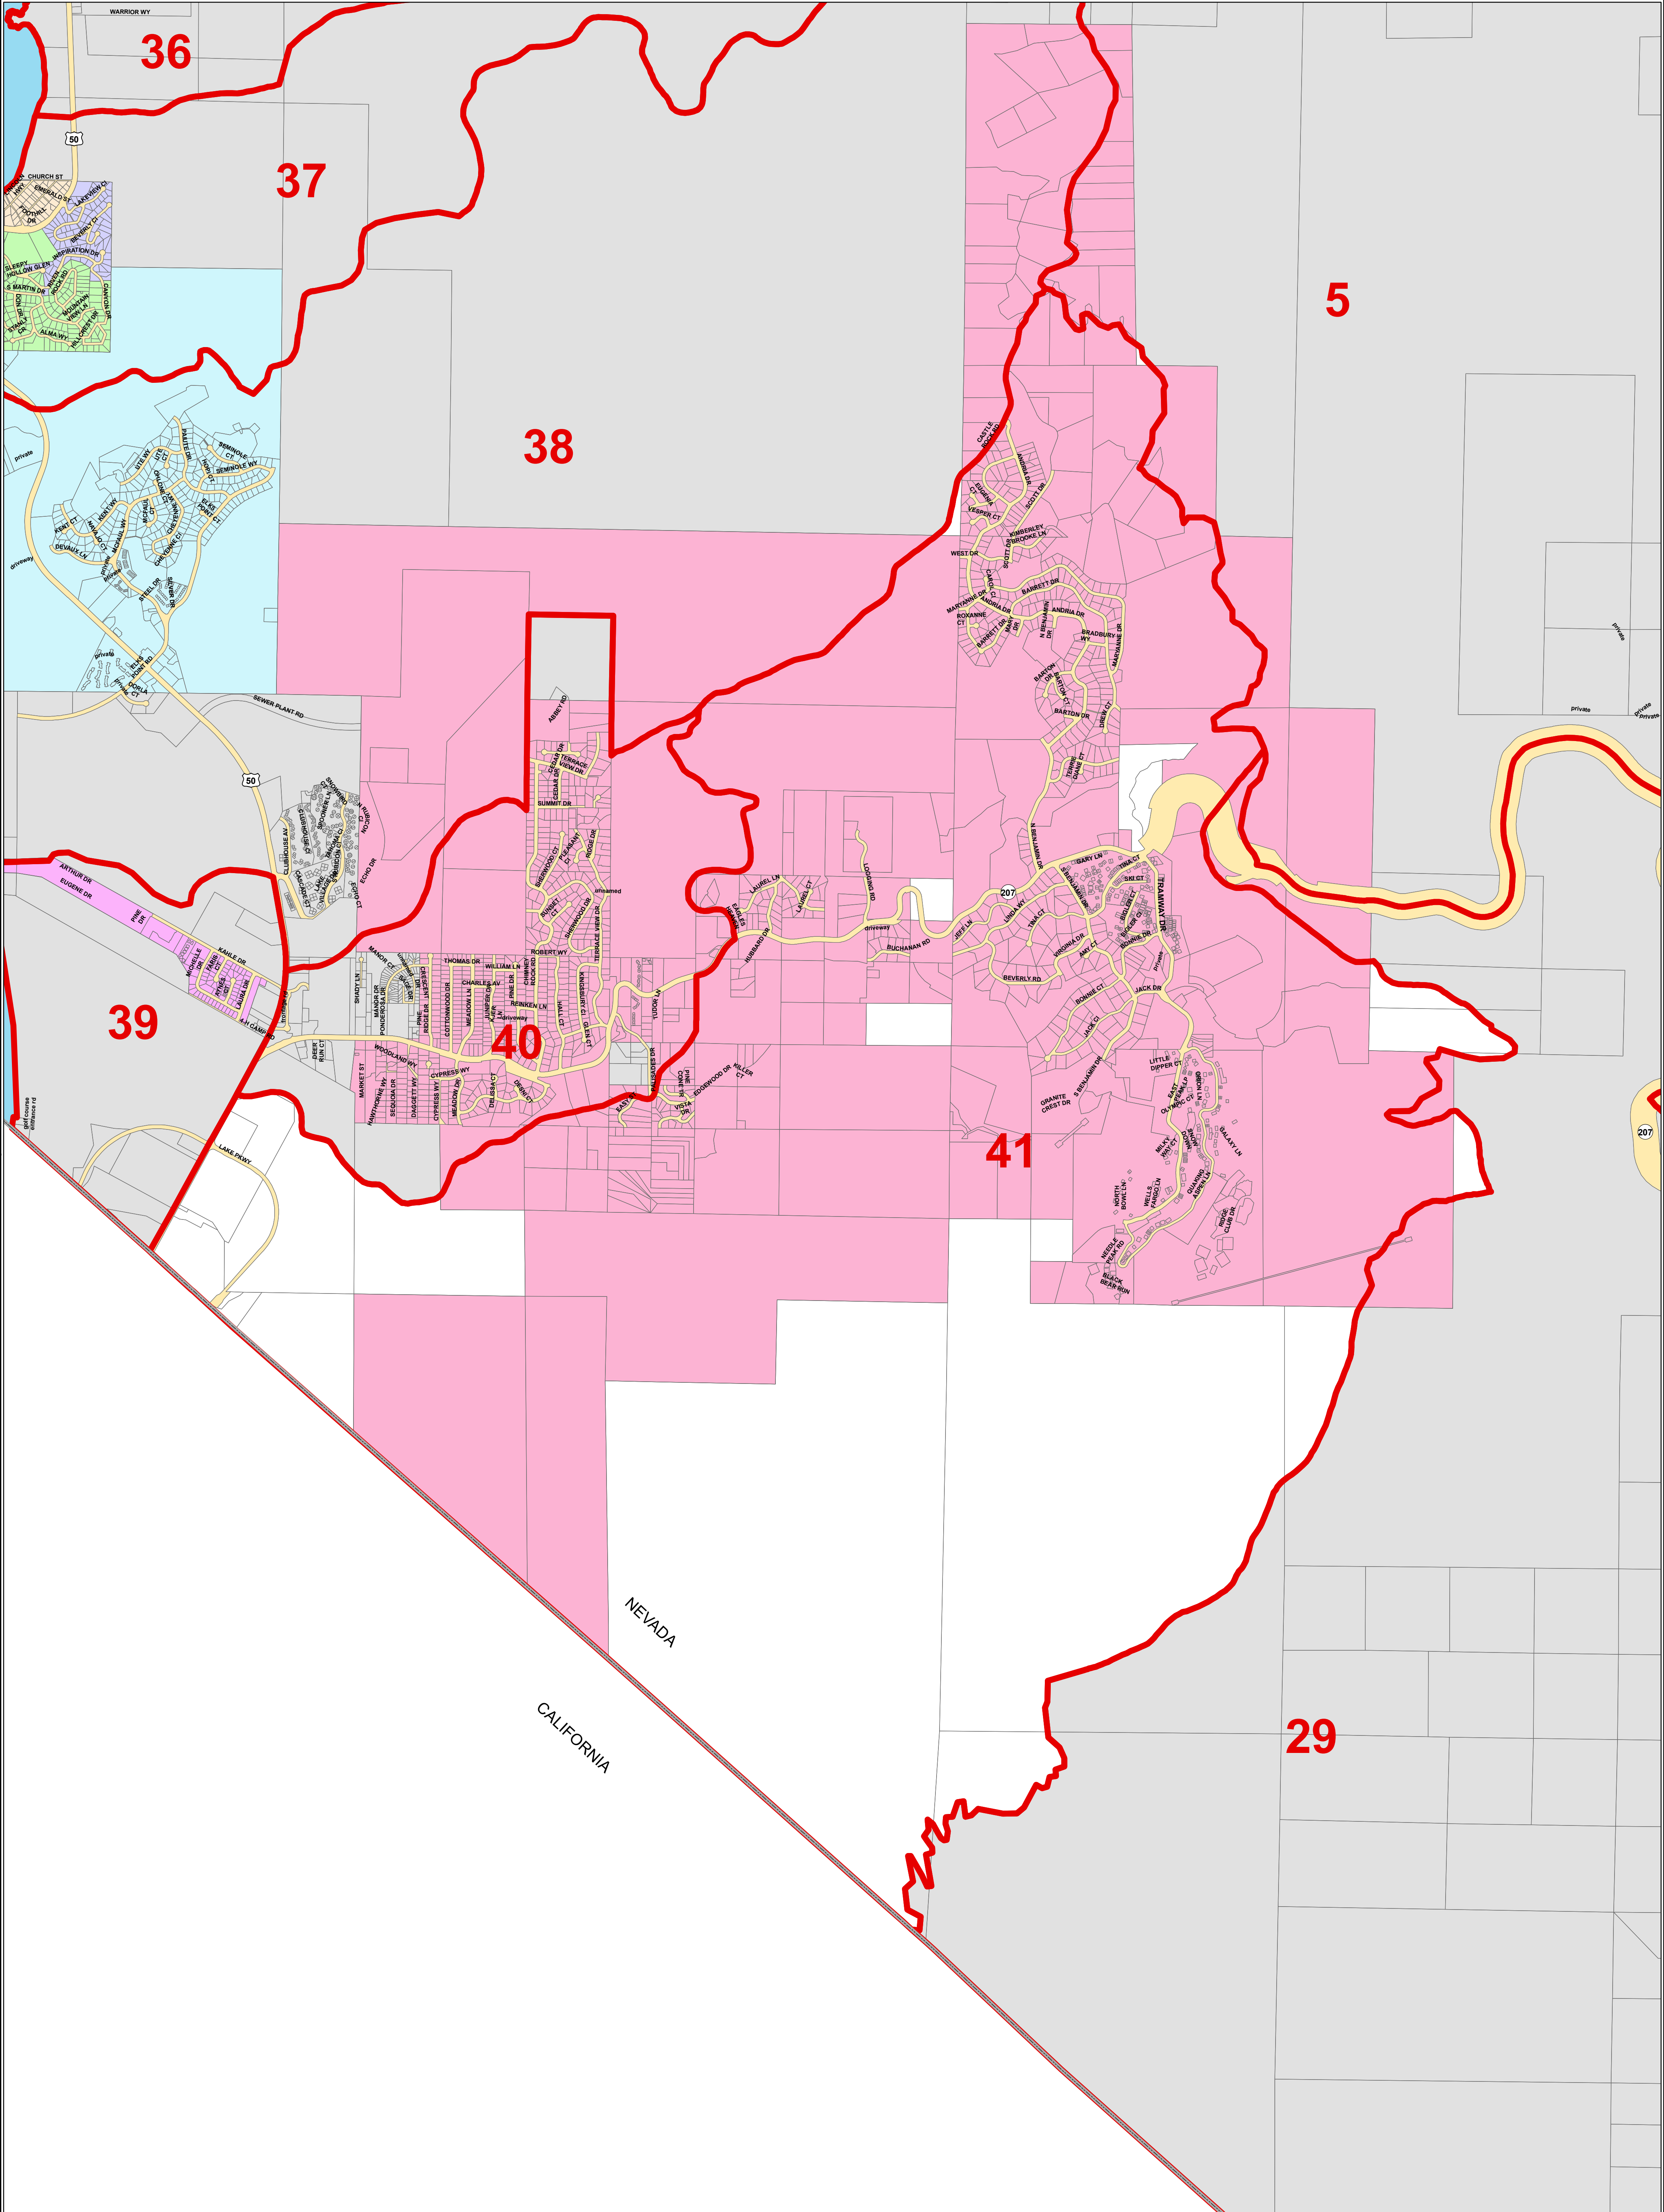

PRECINCT - 41

Legend

<p>Voting Precincts</p> <p>TOWN BOUNDARIES</p> <ul style="list-style-type: none"> GARDNERVILLE GENOA MINDEN 	<p>GID BOUNDARIES</p> <ul style="list-style-type: none"> CAVE ROCK GID ELK POINT GID GARDNEVILLE RANCHOS GID INDIAN HILLS GID KINGSBURY GID 	<ul style="list-style-type: none"> LAKERIDGE GID LOGAN CREEK GID MARLA BAY GID OLIVER PARK GID ROUND HILL GID SIERRA ESTATES GID 	<ul style="list-style-type: none"> SKYLAND GID TOPAZ RANCH ESTATES GID ZEPHYR COVE GID ZEPHYR HEIGHTS GID ZEPHYR KNOLLS GID
--	---	--	--

1 inch = 1,100 feet

Print Date: 2/9/2012 -- File Name: PRECINTS_DD_BP_CLERK_24x36

The data contained herein has been compiled on a geographic information system for the use of Douglas County. The data does not represent survey delineation and should not be construed as a replacement for the authoritative source, plat maps, deeds, resurveys, etc. No liability is assumed by Douglas County as to the sufficiency or accuracy of the data.