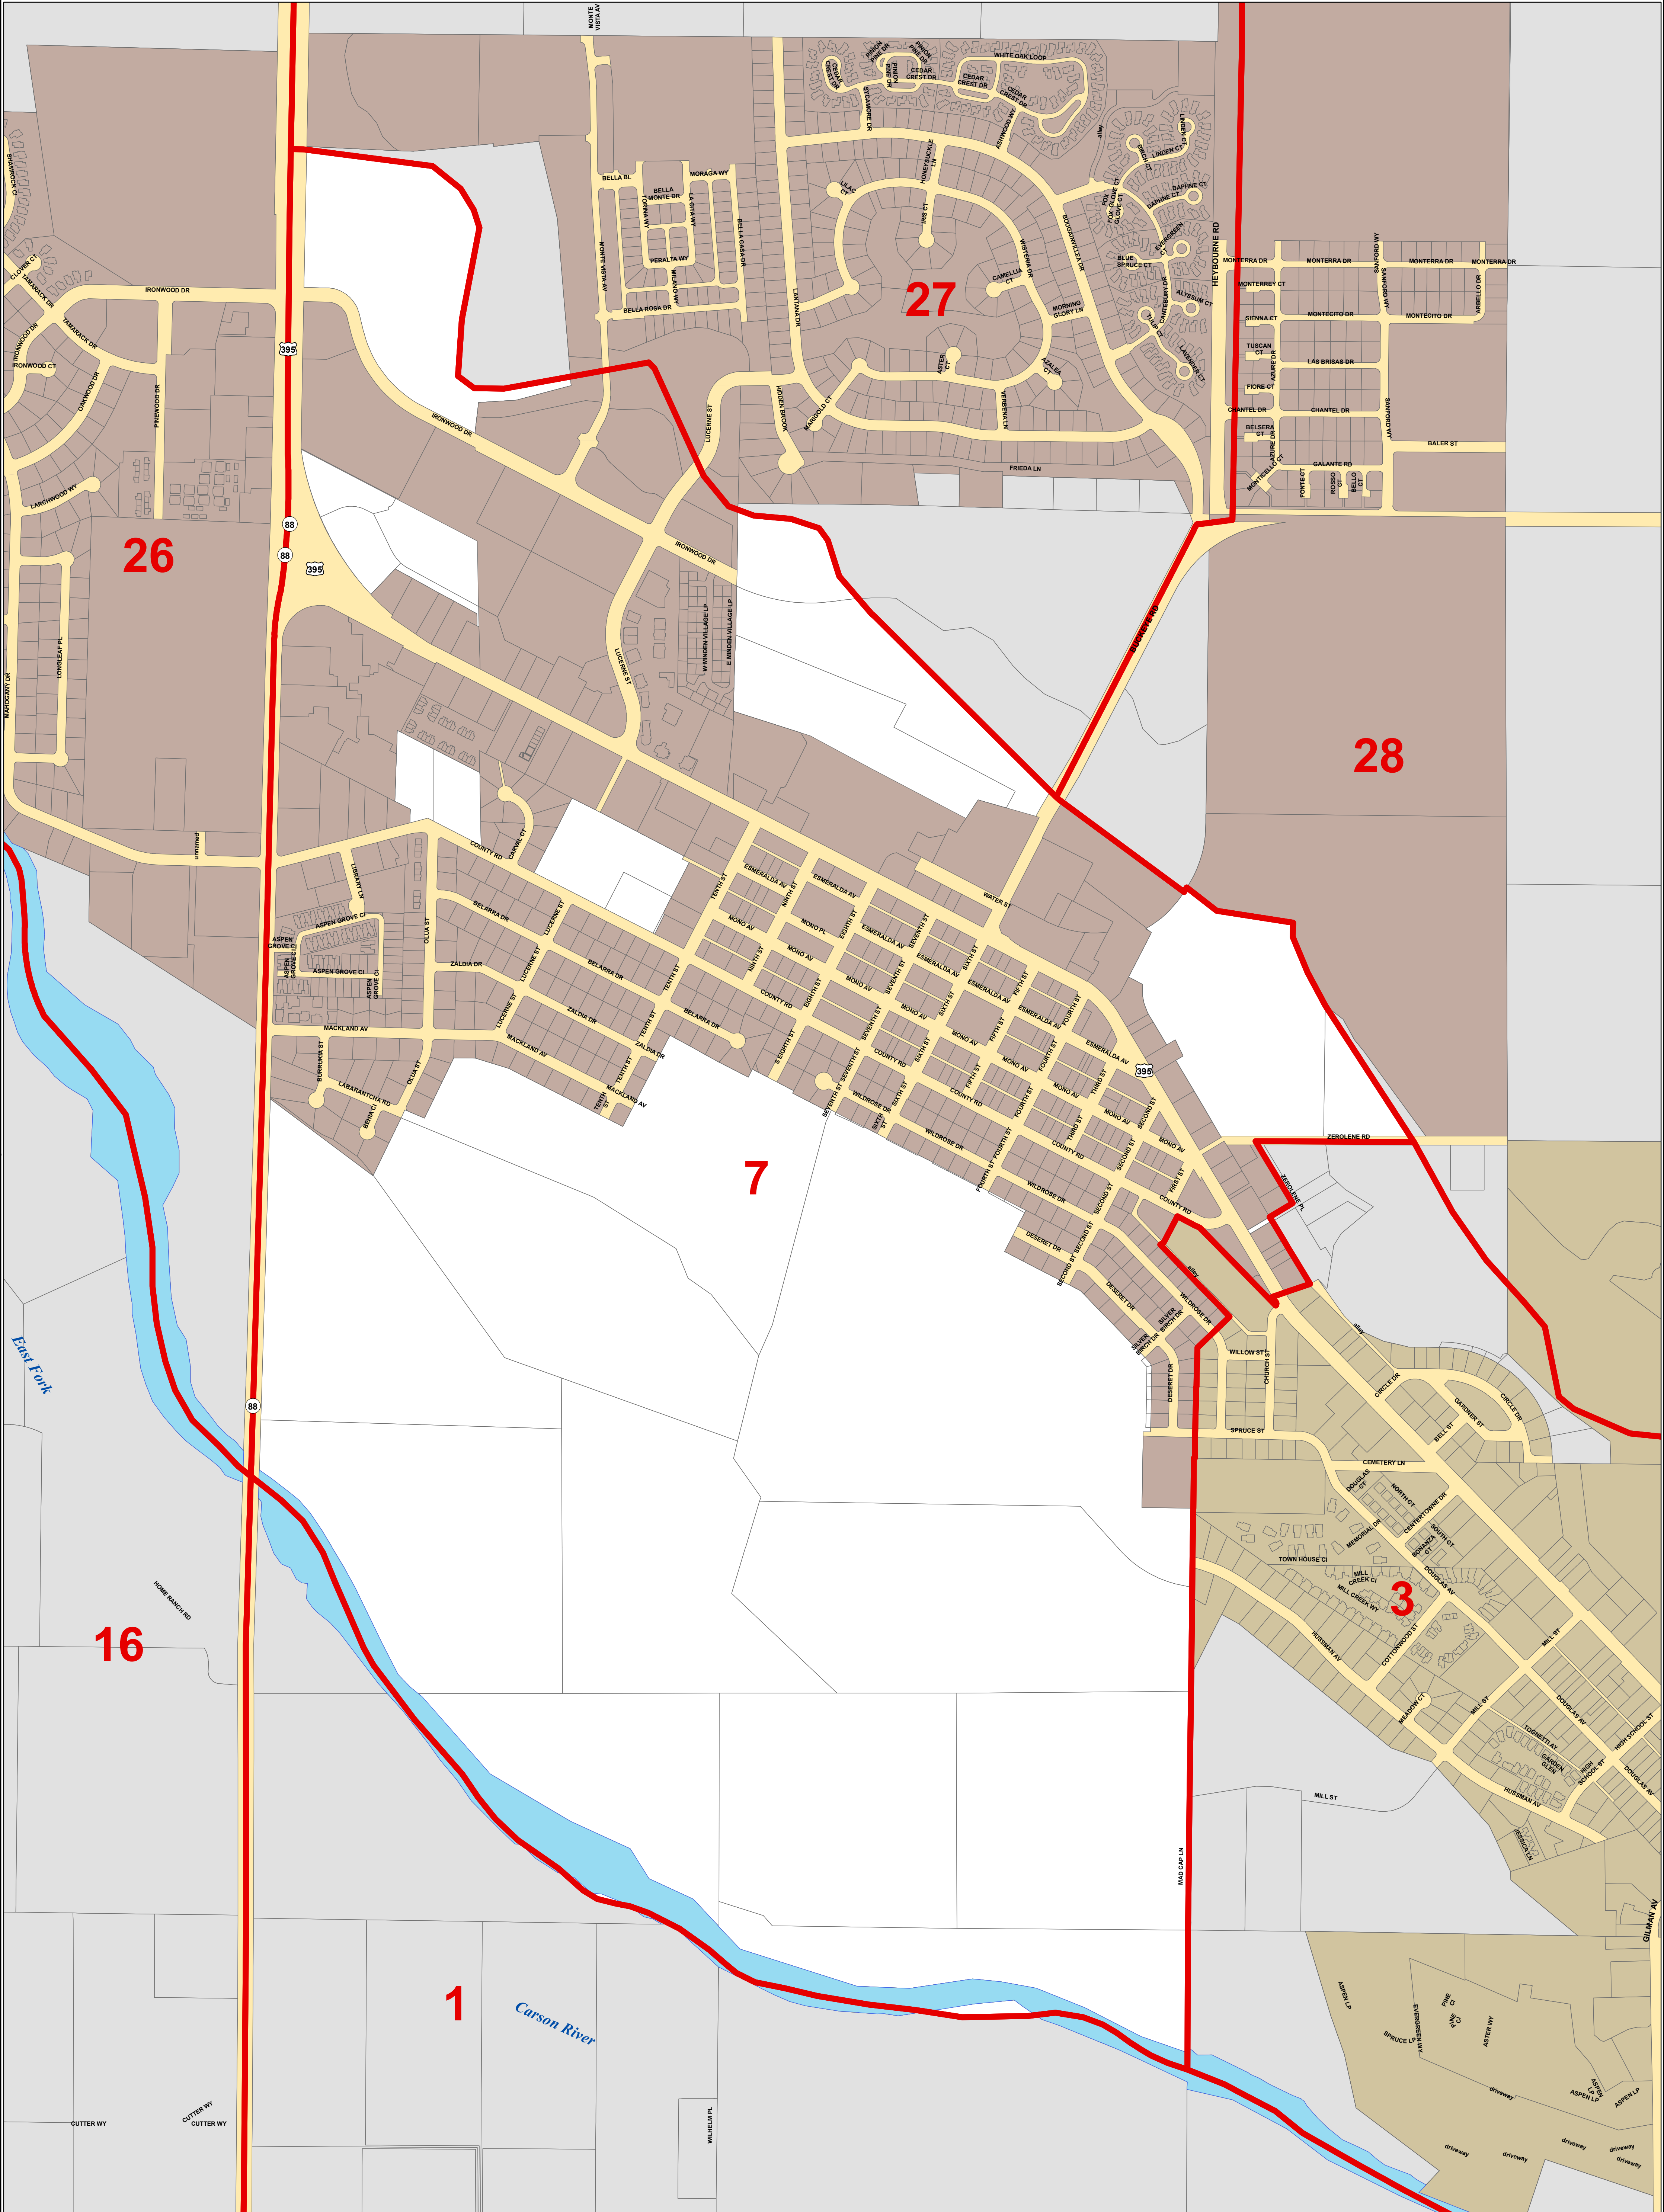

PRECINCT - 7

Legend

 Voting Precincts	GID BOUNDARIES	 LAKERIDGE GID	 SKYLAND GID
 TOWN BOUNDARIES	 CAVE ROCK GID	 LOGAN CREEK GID	 TOPAZ RANCH ESTATES GID
 GARDNERVILLE	 ELK POINT GID	 MARLA BAY GID	 ZEPHYR COVE GID
 GENOA	 GARDNEVILLE RANCHOS GID	 OLIVER PARK GID	 ZEPHYR HEIGHTS GID
 MINDEN	 INDIAN HILLS GID	 ROUND HILL GID	 ZEPHYR KNOLLS GID
	 KINGSBURY GID	 SIERRA ESTATES GID	

1 inch = 400 feet

Print Date: 2/9/2012 -- File Name: PRECINCTS_DD_BP_CLERK_24x36

The data contained herein has been compiled on a geographic information system for the use of Douglas County. The data does not represent survey delineation and should not be construed as a replacement for the authoritative source, plat maps, deeds, resurveys, etc. No liability is assumed by Douglas County as to the sufficiency or accuracy of the data.